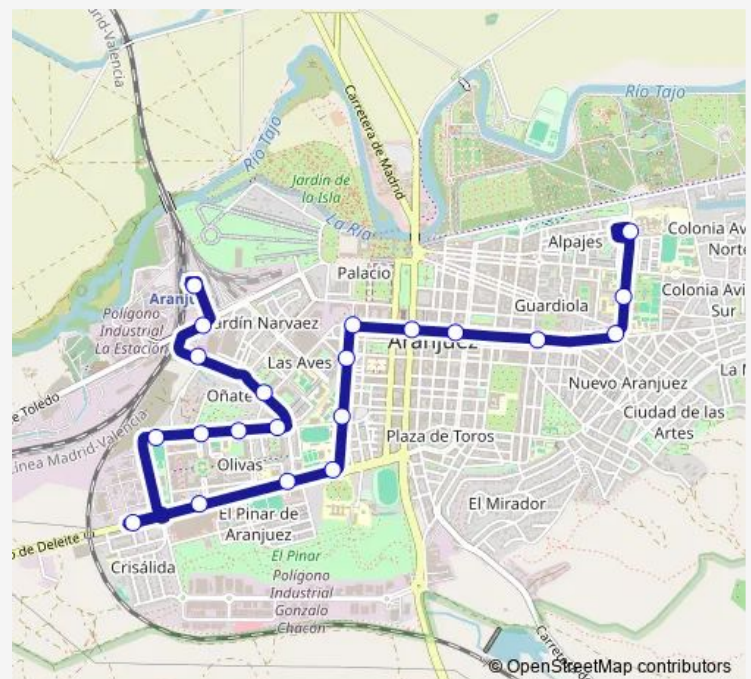

Thursday 04:00-22:15

Friday 04:00-22:15

Saturday 03:35-22:05

Sunday 03:35-22:05

Route info

Direction: Pza.Doctor Glez.Bueno-Residencia

Stops: 21

Trip Duration: 0 hour 5 min

2 — Est. Aranjuez - Residencia

Direction

Pza.Doctor Glez.Bueno-Residencia — Estación-Est.Aranjuez

19 stops

[Open route schedule](#)

Pza.Doctor Glez.Bueno-Residencia

Primero DE Mayo-Polideportivo

Gta.Nuevo Aranjuez-Cuarteles

Av.Loyola-Juan DE Herrera

Av.Loyola-Fresno

Av.Loyola-Pza.Paloma

Av.Loyola-Pza.Matadero

Cuesta Perdices-Santiago Rusiñol

Escuadra-Pol.Ind.Pirelli

Escuadra-Pol.Ind.Pirelli

Estación-Est.Aranjuez

Direction: Estación-Est.Aranjuez

Stops: 22

Trip Duration: 0 hour 0 min

2 Bus time schedules and route maps are available in an offline PDF at busmaps.com. Use the busmaps.com website to see live bus times, train schedule or subway schedule, and step-by-step directions for all public transit in Aranjuez