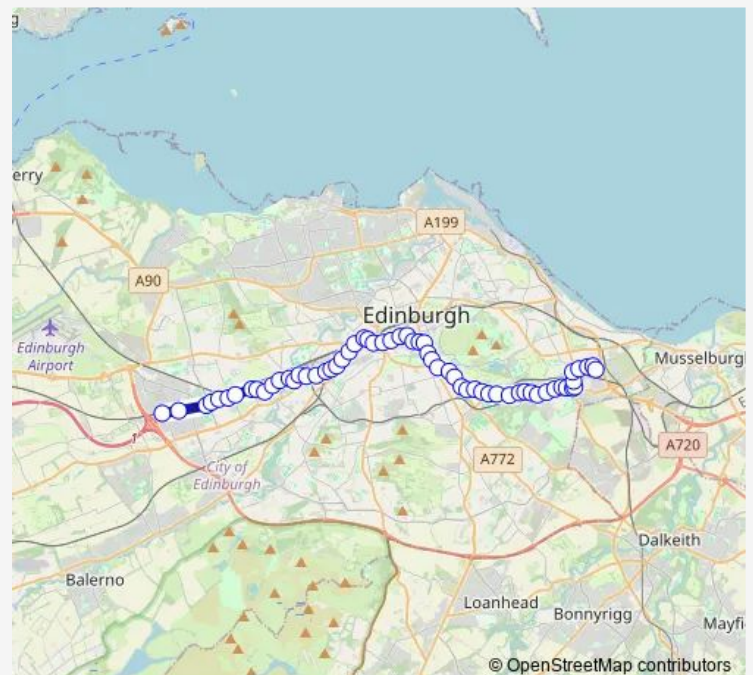

### Route schedule

Asda The Jewel — Hermiston Gait Retail Park

Monday 04:52-22:18

Tuesday 04:52-22:18

Wednesday 04:52-22:18

Thursday 04:52-22:18

Friday 04:52-22:18

Saturday 06:14-22:18

### Route info

Direction: Asda The Jewel

Stops: 60

Trip Duration: 1 hour 18 min

Marchhall Place

Commonwealth Pool

East Preston Street

Bernard Terrace

South Gyle Access

Bankhead Broadway

Hermiston Gait Retail Park

**Direction**

Hermiston Gait Retail Park — Asda The Jewel

61 stops

[Open route schedule](#)

Hermiston Gait Retail Park

## Route info

Direction: Hermiston Gait Retail Park

Stops: 61

Trip Duration: 1 hour 2 min

Morrison Street

Bread Street

West Port

Grassmarket