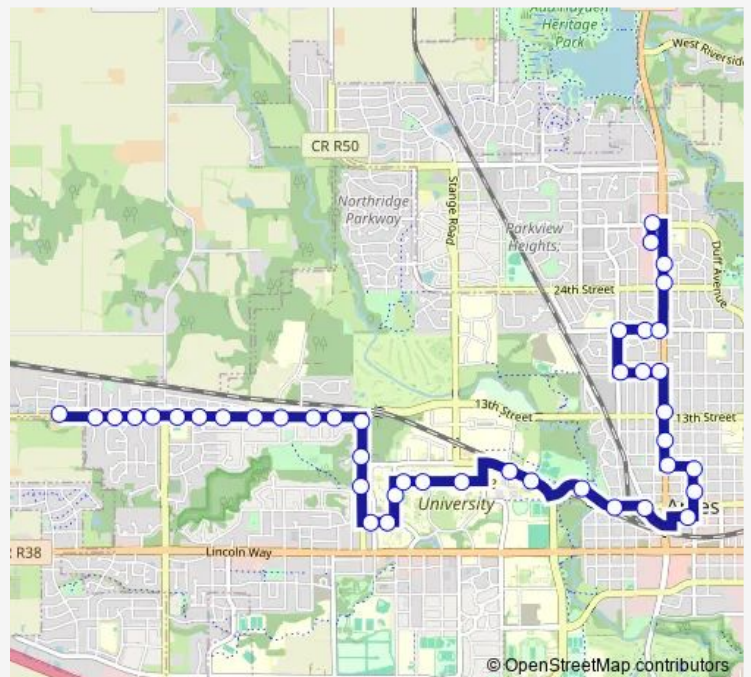

Route schedule

Ontario Street at California Avenue — North Grand Mall

Monday	06:33-23:24
Tuesday	06:33-23:24
Wednesday	06:33-23:24
Thursday	06:33-23:24
Friday	06:33-21:24
Saturday	08:40-22:00
Sunday	08:30-23:10

Route info

Direction: Ontario Street at California Avenue

Stops: 42

Trip Duration: 0 hour 35 min

2 — Green West

University Boulevard at Haber Road Eastbound

University Boulevard at Cyride Road

6th Street at Brookside Park Eastbound

6th Street at Brookridge Avenue Eastbound

Northwestern Avenue at 6th Street Eastbound

City Hall Eastbound

Clark Avenue at 7th Street Northbound

Clark Avenue at 9th Street Northbound

9th Street at Grand Avenue Westbound

20th Street at Melrose Avenue Northbound

20th Street at Grand Avenue Northbound

Grand Avenue at 24th Street Northbound

Grand Avenue at 28th Street

30th Street at Wal Mart Westbound

North Grand Mall

Direction