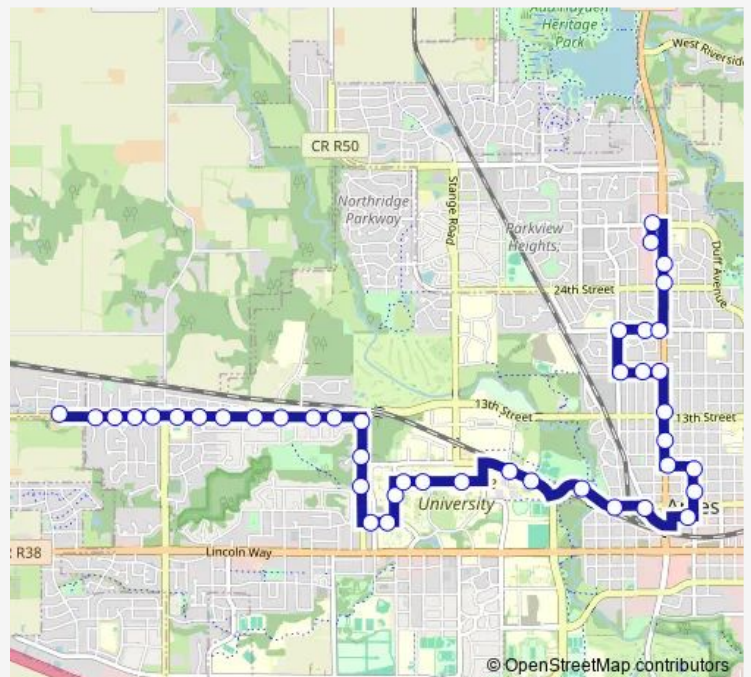

Route schedule

Ontario Street at California Avenue — North Grand Mall

Monday	06:33-23:24
Tuesday	06:33-23:24
Wednesday	06:33-23:24
Thursday	06:33-23:24
Friday	06:33-21:24
Saturday	08:40-22:00
Sunday	08:30-23:10

Route info

Direction: Ontario Street at California Avenue

Stops: 42

Trip Duration: 0 hour 34 min

2 — Green West

University Boulevard at Haber Road Eastbound

University Boulevard at Cyride Road

6th Street at Brookside Park Eastbound

6th Street at Brookridge Avenue Eastbound

Northwestern Avenue at 6th Street Eastbound

City Hall Eastbound

Clark Avenue at 7th Street Northbound

Clark Avenue at 9th Street Northbound

9th Street at Grand Avenue Westbound

20th Street at Melrose Avenue Northbound

20th Street at Grand Avenue Northbound

Grand Avenue at 24th Street Northbound

Grand Avenue at 28th Street

30th Street at Wal Mart Westbound

North Grand Mall

Direction