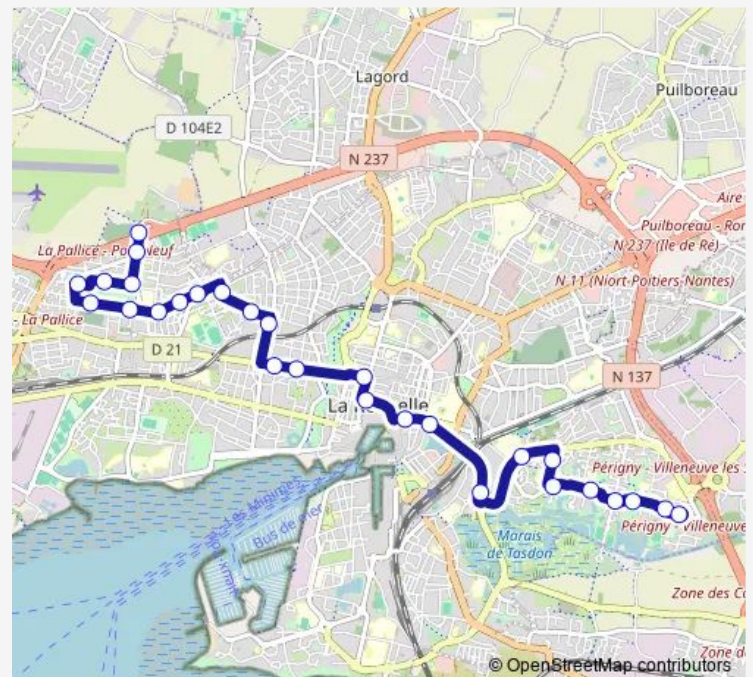

### Route info

Direction: Fabre d'Eglantine

Stops: 29

Trip Duration: 0 hour 37 min

2 — Illico Mireuil <> Villeneuve

Dame Hilaire

Kennedy

B. Giraudeau - Archives