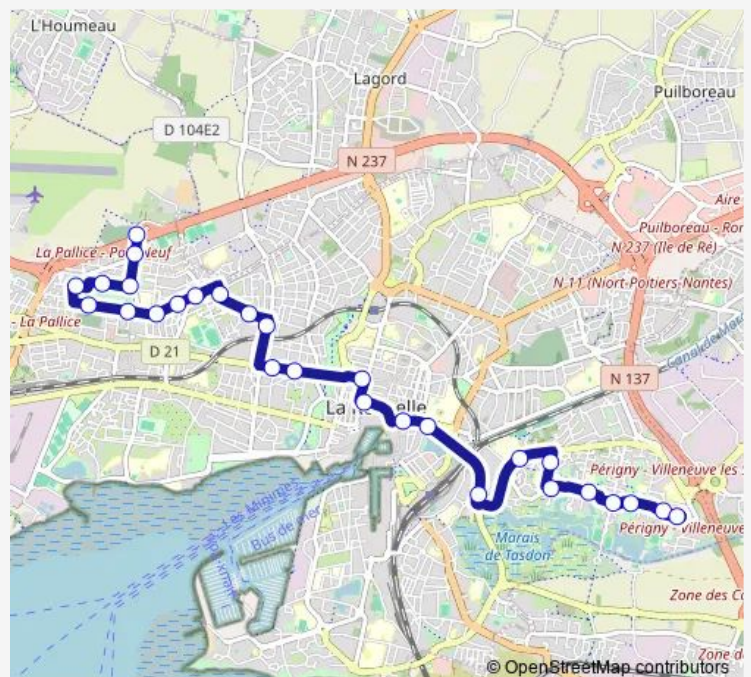

### Route info

Direction: Fabre d'Eglantine

Stops: 29

Trip Duration: 0 hour 42 min

2 — Illico Mireuil <> Villeneuve

BusMaps

Dame Hilaire

Kennedy