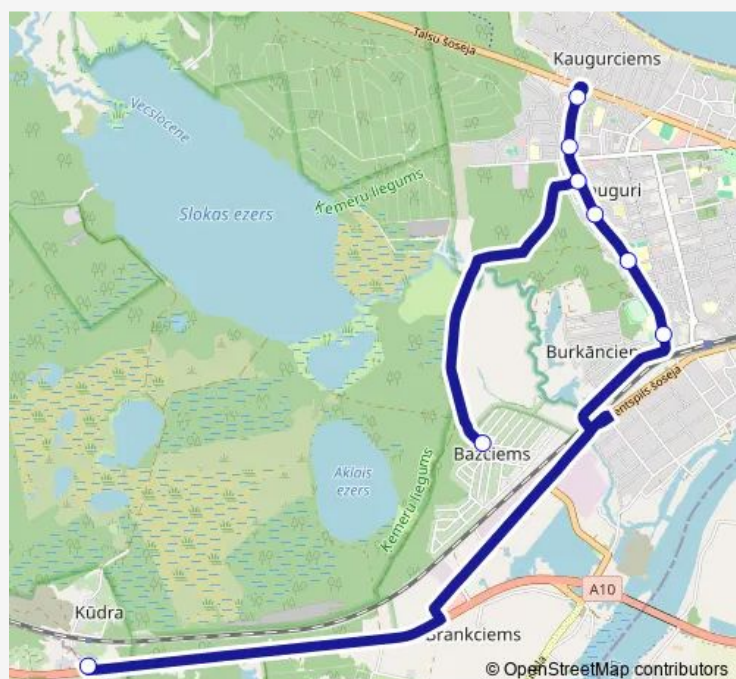

### Route schedule

Kauguri 2 — Kūdra

Monday 08:20-18:50

Tuesday 08:20-18:50

Wednesday 08:20-18:50

Thursday 08:20-18:50

Friday 08:20-18:50

Saturday 09:30-19:05

### Route info

Direction: Kauguri 2

Stops: 8

Trip Duration: 0 hour 29 min

2 — Kauguri - Kūdra

## Route info

Direction: Kūdra

Stops: 8

Trip Duration: 0 hour 31 min

**Direction**

Kūdra — Kauguri 2

8 stops

[Open route schedule](#)