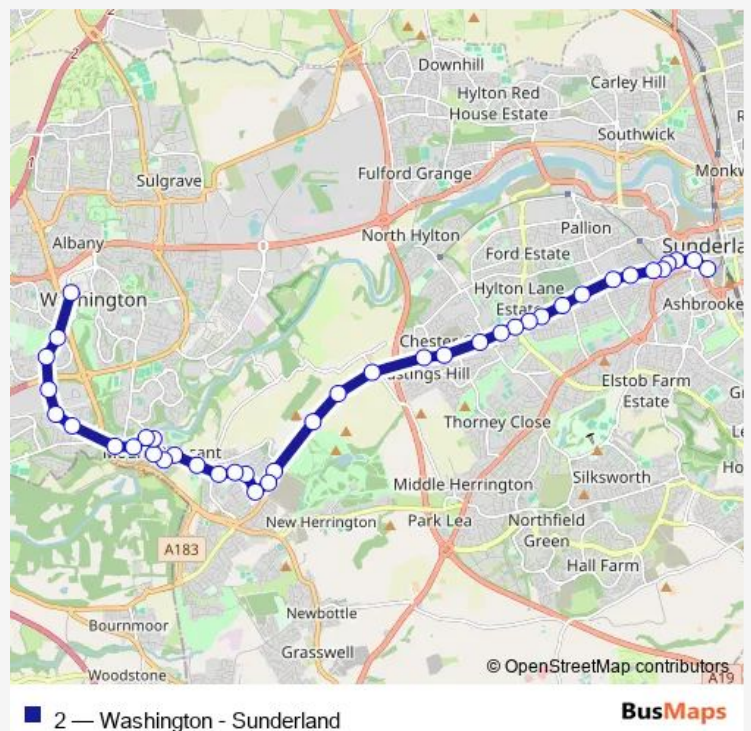

### Route schedule

Washington Galleries Bus Station — Sunderland Interchange

Monday 21:45-22:45

Tuesday —

Wednesday —

Thursday —

Friday 21:45-22:45

Saturday —

### Route info

Direction: Washington Galleries Bus Station

Stops: 41

Trip Duration: 0 hour 32 min

Chester Road-Clydesdale Avenue

Penshaw

Chester Road-Monument

Chester Road-Flinton Hill Farm