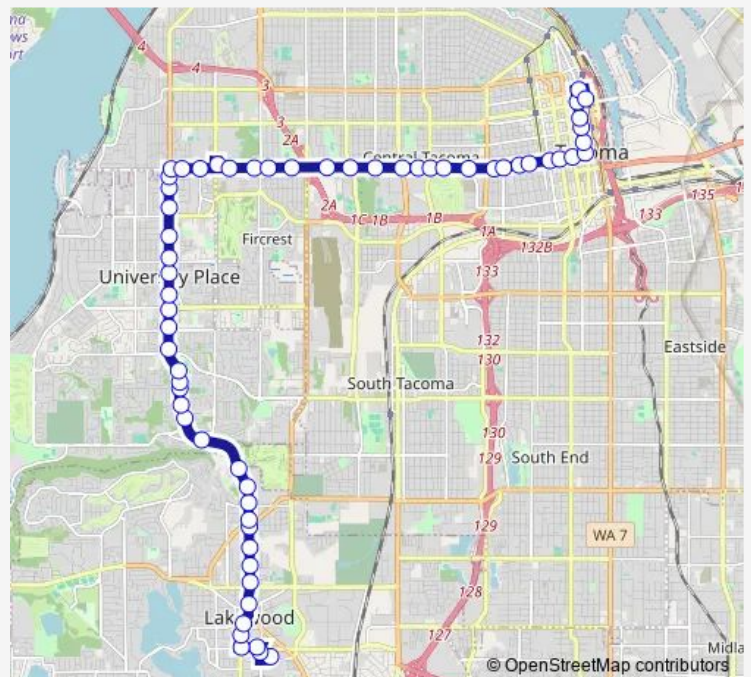

Bridgeport Way W & 59th St Ct W

Bridgeport Way W & 57th St Ct W

Bridgeport Way W & 54th St W

Bridgeport Way W & 54th St W

Bridgeport Way W & Cirque Dr W

Route schedule

Lakewood TC - Zone G — Commerce St Station - Zone C

Monday 05:43-22:13

Tuesday 05:43-22:13

Wednesday 05:43-22:13

Thursday 05:43-22:13

Friday 05:43-22:13

Saturday 06:54-22:29

Sunday 06:30-20:30

Route info

Direction: Lakewood TC - Zone G

Stops: 61

Trip Duration: 0 hour 59 min

2 — S 19th St / Bridgeport

Bridgeport Way W & Cirque Dr W

Bridgeport Way W & 44th St W

Bridgeport Way W & 40th St W

Bridgeport Way W & 37th St W

Saturday 07:30-22:15

Sunday 07:30-20:30

Route info

Direction: Commerce St Station - Zone C

Stops: 56

Trip Duration: 0 hour 57 min

19th St S & 70th Ave W

19th St S & Meyers St