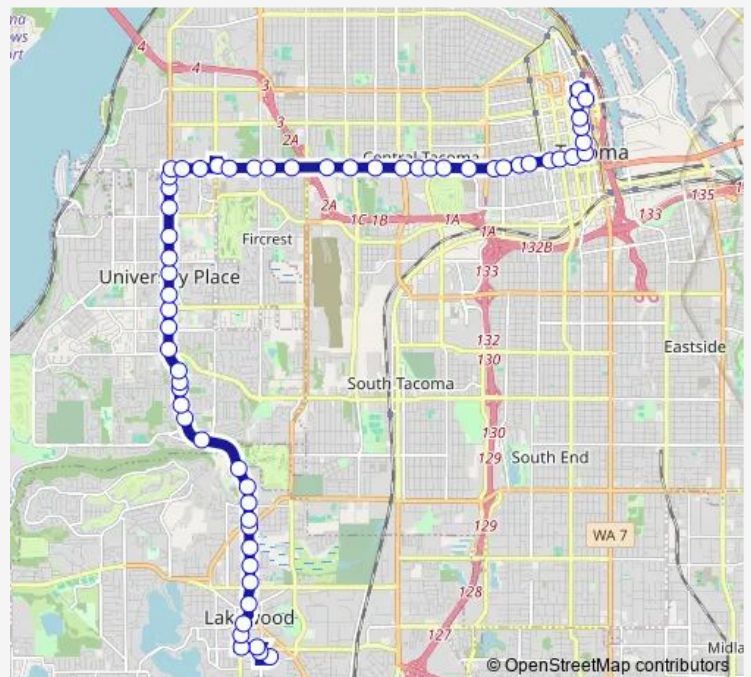

19th St S & S Shirley St

### Route schedule

Commerce St Station - Zone C — Lakewood TC - Zone E

Monday 05:58-23:14

Tuesday 05:58-23:14

Wednesday 05:58-23:14

Thursday 05:58-23:14

Friday 05:58-23:14

Saturday 07:30-22:15

### Route info

Direction: Commerce St Station - Zone C

Stops: 56

Trip Duration: 0 hour 48 min

2 — S 19th St / Bridgeport

19th St S & Woodlawn St

19th St S & Visscher St

19th St S & 64th Ave W