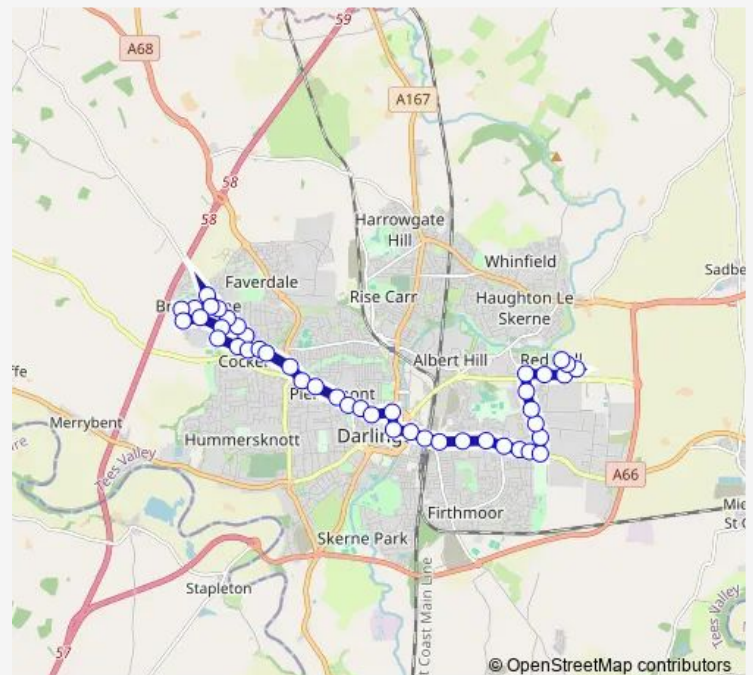

### Route schedule

The Deacon 2 — Badminton Close

Monday 07:30-22:42

Tuesday 07:30-22:42

Wednesday 08:32-22:42

Thursday 08:32-22:42

Friday 07:30-22:42

Saturday 07:30-22:42

### Route info

Direction: The Deacon 2

Stops: 44

Trip Duration: 0 hour 44 min

2 — Red Hall - Branksome

Maude Street

Four Riggs

Northgate