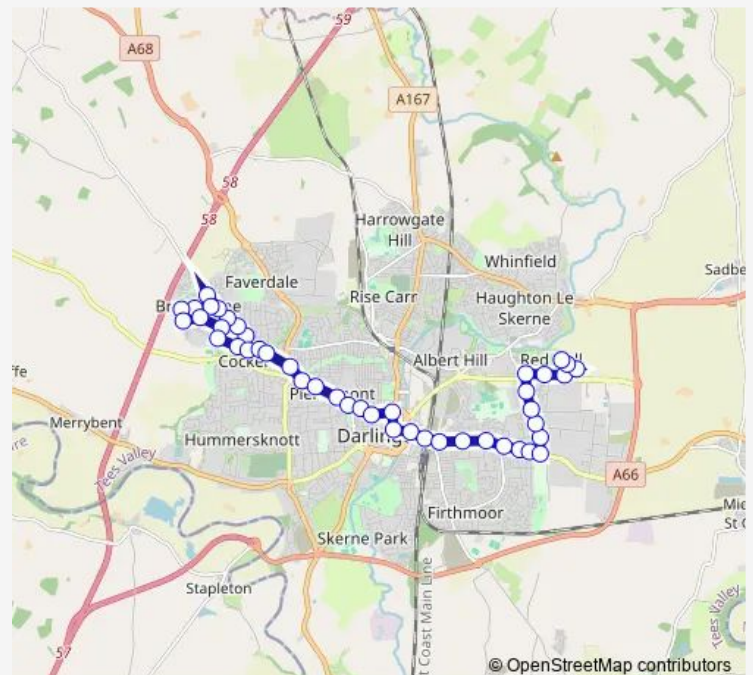

Thursday 08:32-22:42

Friday 08:32-22:42

Saturday 07:30-22:42

Sunday 08:41-22:42

Route info

Direction: The Deacon 2

Stops: 44

Trip Duration: 0 hour 33 min