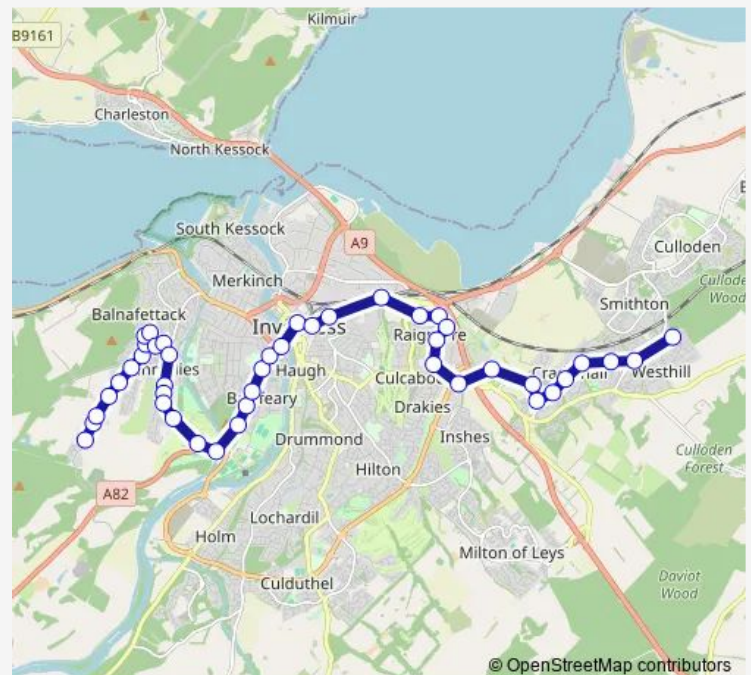

King Duncans Road

Diriebught Road

Marks and Spencer

Route schedule

Westfield Walk — Wester Craigs

Monday 06:10-22:15

Tuesday 06:10-22:15

Wednesday 06:10-22:15

Thursday 06:10-22:15

Friday 06:10-22:15

Saturday 06:10-22:15

Sunday 08:20-18:20

Route info

Direction: Westfield Walk

Stops: 48

Trip Duration: 0 hour 53 min

Cemetery Gates

Tomnahurich Bridge

Torvean Park & Ride

Torvean Golf Course

Mile End Place

Charleston View

Charleston Shopping Centre

Suilven Way

Saturday 06:12-20:58

Sunday 08:15-19:15

Route info

Direction: Wester Craigs

Stops: 44

Trip Duration: 0 hour 50 min

Queensgate

Marks and Spencer