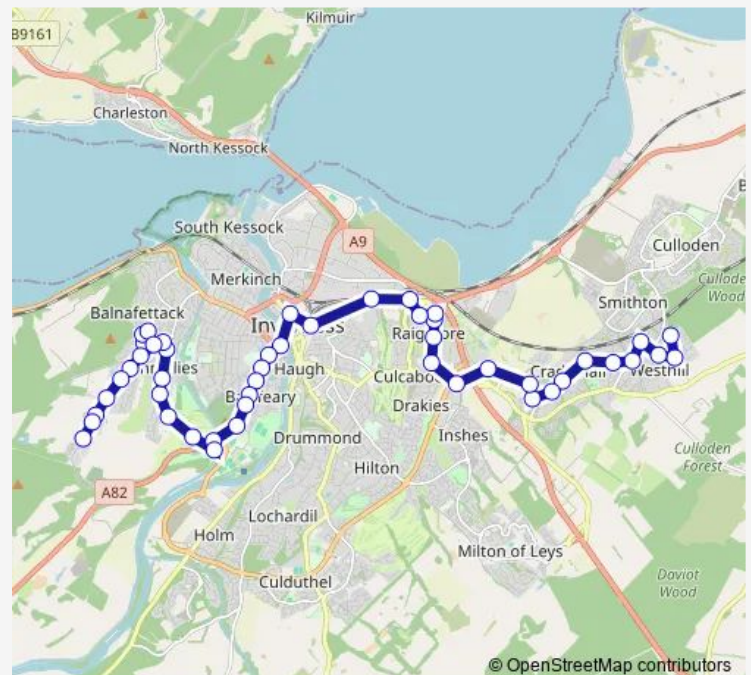

King Duncans Road

Diriebught Road

Marks and Spencer

Route schedule

Westfield Walk — Wester Craigs

Monday 06:10-22:15

Tuesday 06:10-22:15

Wednesday 06:10-22:15

Thursday 06:10-22:15

Friday 06:10-22:15

Saturday 06:10-22:15

Sunday 08:20-18:20

Route info

Direction: Westfield Walk

Stops: 48

Trip Duration: 0 hour 53 min

Cemetery Gates

Tomnahurich Bridge

Torvean Park & Ride

Torvean Golf Course

Mile End Place

Charleston View

Charleston Shopping Centre

Suilven Way

Saturday 06:12-20:58

Sunday 08:15-19:15

Route info

Direction: Wester Craigs

Stops: 44

Trip Duration: 0 hour 48 min

Queensgate

Marks and Spencer