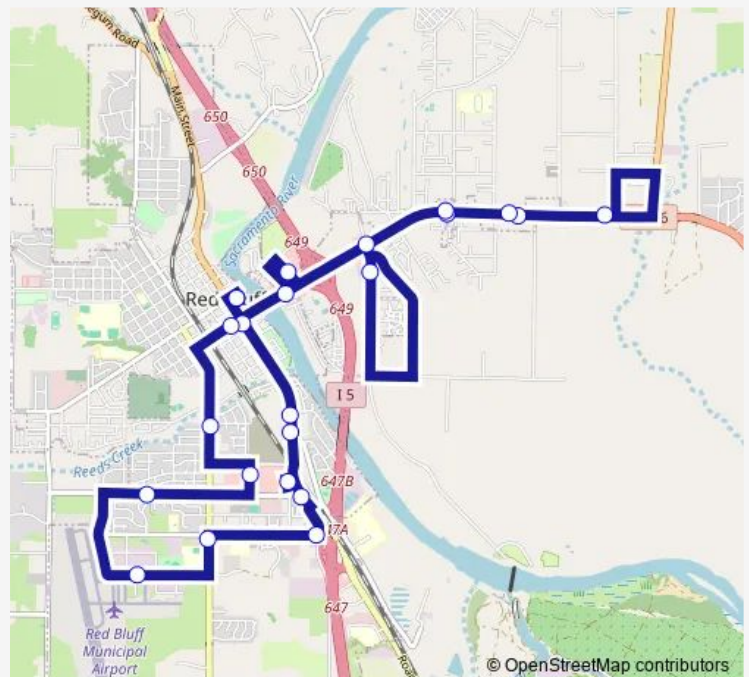

## Bus 2 Antelope & Jackson Area

[Go to website](#)

**Direction**  
 Bus & Ride / Rio & Walnut — Bus & Ride / Rio & Walnut  
 24 stops  
[Open route schedule](#)

Bus & Ride / Rio & Walnut

Antelope & Gilmore

North Valley Services

Luther & Southpoint

Walmart & Mill St.

### Route schedule

Bus & Ride / Rio & Walnut — Bus & Ride / Rio & Walnut

Monday 07:00-17:00

Tuesday 07:00-17:00

Wednesday 07:00-17:00

Thursday 07:00-17:00

Friday 07:00-17:00

Saturday —

### Route info

Direction: Bus & Ride / Rio & Walnut

Stops: 24

Trip Duration: 0 hour 59 min

2 — Antelope & Jackson Area

South Jackson & Lay

Red Bluff City Hall

Bus & Ride / Rio & Walnut