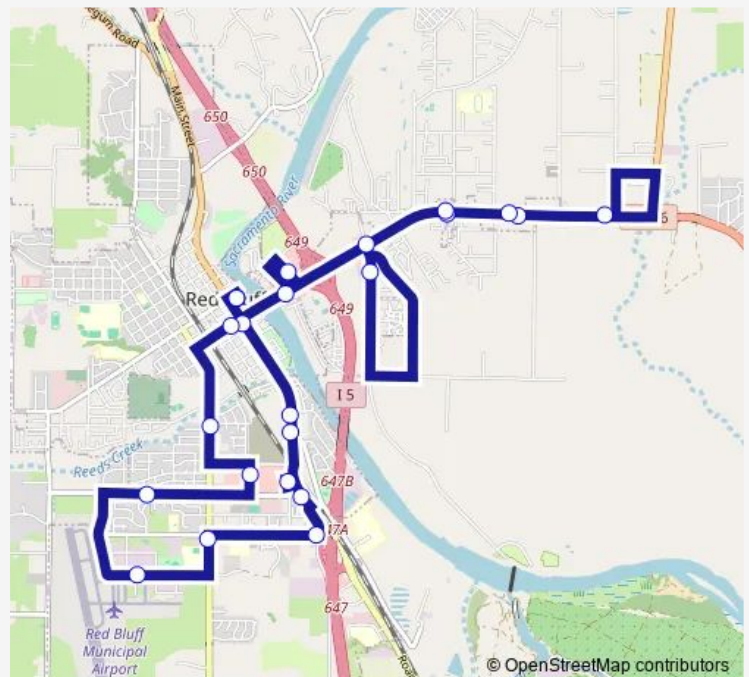

## Bus 2 Antelope & Jackson Area

[Go to website](#)

**Direction**  
 Bus & Ride / Rio & Walnut — Bus & Ride / Rio & Walnut  
 24 stops  
[Open route schedule](#)

Bus & Ride / Rio & Walnut

Antelope & Gilmore

North Valley Services

Luther & Southpoint

Walmart & Mill St.

### Route schedule

Bus & Ride / Rio & Walnut — Bus & Ride / Rio & Walnut

Monday 07:00-17:00

Tuesday 07:00-17:00

Wednesday 07:00-17:00

Thursday 07:00-17:00

Friday 07:00-17:00

Saturday —

### Route info

Direction: Bus & Ride / Rio & Walnut

Stops: 24

Trip Duration: 0 hour 59 min

2 — Antelope & Jackson Area

South Jackson & Lay

Red Bluff City Hall

Bus & Ride / Rio & Walnut