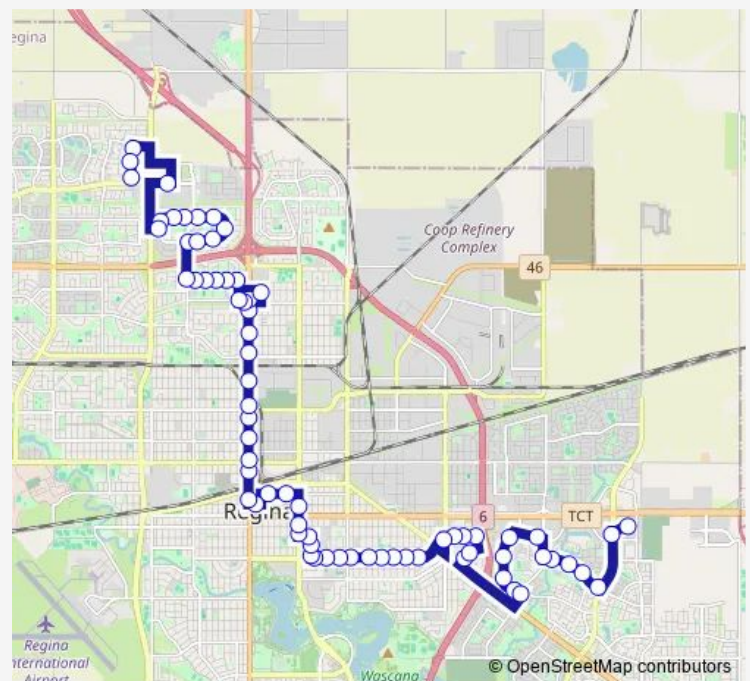

14th Ave @ Vaughn St (Wb)

14th Ave @ Rothwell St (Wb)

Park St @ 14th Ave (Sb)

College Ave @ Harvey St (Wb)

College Ave @ Mackay St (Wb)

**Route schedule**

Westfair Rd @ Superstore (Wb) — Stockton St @ Child Ave (Sb)

Monday 05:39-23:41

Tuesday 05:39-23:41

Wednesday 05:39-23:41

Thursday 05:39-23:41

Friday 05:39-23:41

Saturday 06:07-23:41

Sunday 07:52-17:22

**Route info**

Direction: Westfair Rd @ Superstore (Wb)

Stops: 71

Trip Duration: 1 hour 8 min

2 — Argyle Park - Wood Meadows

College Ave @ Mcdonald St (Wb)

College Ave @ Elliott St (Wb)

College Ave @ Reynolds St (Wb)

College Ave @ Wallace St (Wb)

## Route info

Direction: Stockton St @ Child Ave (Sb)

Stops: 75

Trip Duration: 1 hour 5 min

Albert St @ 7th Ave (Sb)

Albert St @ Dewdney Ave (Sb)

Albert St @ 9th Ave (Sb)

Albert St @ 11th Ave (Sb)