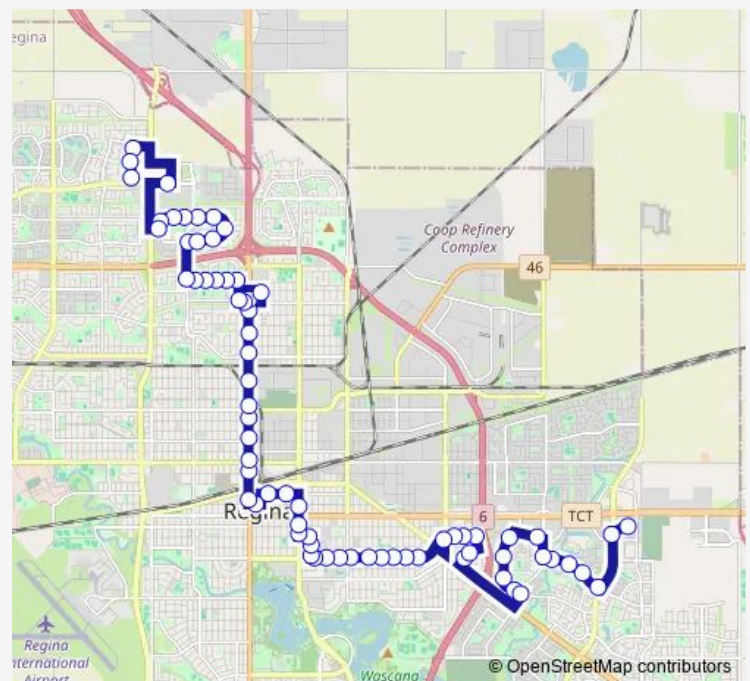

14th Ave @ Vaughn St (Wb)

14th Ave @ Rothwell St (Wb)

Park St @ 14th Ave (Sb)

College Ave @ Harvey St (Wb)

College Ave @ Mackay St (Wb)

Route schedule

Westfair Rd @ Superstore (Wb) — Stockton St @ Child Ave (Sb)

Monday 05:39-01:41⁺¹

Tuesday 05:39-01:41⁺¹

Wednesday 05:39-01:41⁺¹

Thursday 05:39-01:41⁺¹

Friday 05:39-01:41⁺¹

Saturday 06:07-23:41

Sunday 07:52-17:22

Route info

Direction: Westfair Rd @ Superstore (Wb)

Stops: 71

Trip Duration: 1 hour 10 min

2 — Argyle Park - Wood Meadows

College Ave @ Mcdonald St (Wb)

College Ave @ Elliott St (Wb)

College Ave @ Reynolds St (Wb)

College Ave @ Wallace St (Wb)

Stops: 75

Trip Duration: 0 hour 56 min

Albert St @ 7th Ave (Sb)

Albert St @ Dewdney Ave (Sb)

Albert St @ 9th Ave (Sb)

Albert St @ 11th Ave (Sb)

12th Ave @ Smith St (Eb)

11th Ave @ Cornwall St (Eb)