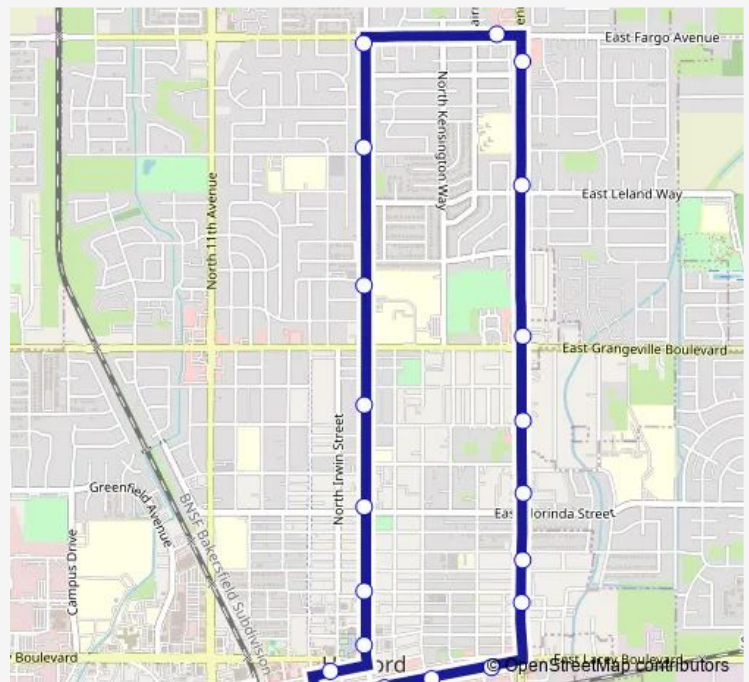

## Bus 2 Orange Line

[Go to website](#)

**Direction**  
 Kart Transfer Center — Kart Transfer Center  
 21 stops  
[Open route schedule](#)

- Kart Transfer Center
- 7th & Douty
- 7th & Brown
- 7th & East
- 10th @ Carwash
- 10th & Myrtle
- 10th @ Fraternal Hall
- 10th & Malone
- 10th & Grangeville
- 10th & Leland Way
- 10th & Birch
- Fargo @ Rite Aid
- Douty & Fargo
- Douty & Cortner
- Douty across Hanford High
- Douty & Malone
- Douty across St. Brigid Church
- Douty & 11th Street
- Douty @ Civic Center
- 8th & Irwin
- Kart Transfer Center

### Route schedule

Kart Transfer Center — Kart Transfer Center

Monday	06:45-19:15
Tuesday	06:45-19:15
Wednesday	06:45-19:15
Thursday	06:45-19:15
Friday	06:45-19:15
Saturday	10:00-16:00
Sunday	—

### Route info

Direction: Kart Transfer Center

Stops: 21

Trip Duration: 0 hour 30 min

2 — Orange Line

2 Bus time schedules and route maps are available in an offline PDF at [busmaps.com](https://busmaps.com). Use the [busmaps.com](https://busmaps.com) website to see live bus times, train schedule or subway schedule, and step-by-step directions for all public transit in Hanford