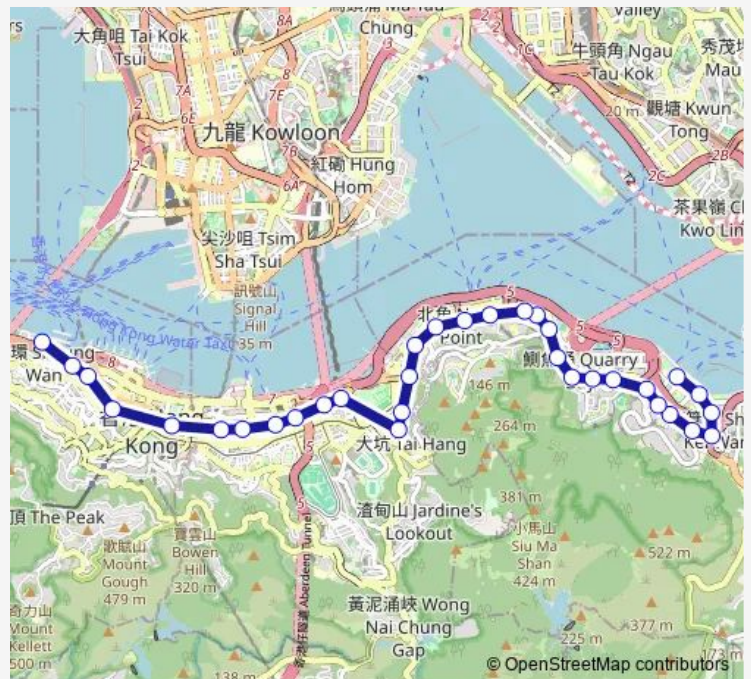

Bus 2 Grand Promenade - Central (Macau Ferry)

[Go to website](#)

Direction
 [Ctb] SAI WAN HO (Grand Promenade) — [Ctb] Central (Macau Ferry)[[Kmb+Ctb] Macau Ferry BUS Terminus/
Central (Macau Ferry)
 33 stops
[Open route schedule](#)

- [Ctb] SAI WAN HO (Grand Promenade)
- [Ctb] Tung HIU House Tung YUK Court, OI KAN Road
- [Ctb] Aldrich Garden, OI YIN Street[[Kmb+Ctb] OI YIN Street/
Aldrich Garden, OI YIN Street
- [Ctb] Shau KEI Wan[[Kmb+Ctb] Shau KEI WAN BUS Terminus/
Shau KEI Wan[[Kmb] Shau KEI WAN BUS Terminus
- [Ctb] SUN Sing Street, Shau KEI WAN Road[[Kmb+Ctb] SUN Sing Street/
Sun Sing Street, Shau KEI WAN Road[[Kmb] SUN Sing Street
- [Ctb] HOI AN Street, Shau KEI WAN Road[[Kmb+Ctb] HOI AN Street/
Hoi AN Street, Shau KEI WAN Road[[Kmb] HOI AN Street
- [Ctb] SAI WAN HO Civic Centre, Shau KEI WAN Road[[Kmb+Ctb] SAI WAN HO Civic Centre/
Sai WAN HO Civic Centre, Shau KEI WAN Road[[Kmb] SAI WAN HO Civic Centre
- [Ctb] TAI Cheong Street, Shau KEI WAN Road[[Kmb+Ctb] TAI Cheong Street/
Tai Cheong Street, Shau KEI WAN Road
- [Ctb] Kornhill Plaza, Kornhill Road[[Kmb+Ctb] Kornhill Plaza/
Kornhill Plaza, Kornhill Road[[Kmb] Kornhill Plaza
- [Ctb] BO Fung Gardens, King'S Road[[Kmb+Ctb] BO Fung Gardens/
Bo Fung Gardens, King'S Road[[Kmb] BO Fung Gardens
- [Ctb] Quarry BAY Street, King'S Road[[Kmb+Ctb] Quarry BAY Street/
Quarry BAY Street, King'S Road

Route schedule

[Ctb] SAI WAN HO (Grand Promenade) — [Ctb] Central (Macau Ferry)[[Kmb+Ctb] Macau Ferry BUS Terminus/
Central (Macau Ferry)

Monday	05:45-20:30
Tuesday	05:45-20:30
Wednesday	05:45-20:30
Thursday	05:45-20:30
Friday	05:45-20:30
Saturday	05:45-19:30
Sunday	05:45-07:00

Route info

Direction: [Ctb] SAI WAN HO (Grand Promenade)
 Stops: 33
 Trip Duration: 1 hour 0 min

[Ctb] Taikoo Place, King'S Road[[Kmb+Ctb] Taikoo Place/
Taikoo Place, King'S Road[[Kmb] Taikoo Place

[Ctb] Mansion Street, King'S Road[[Kmb+Ctb] Mansion Street/
Mansion Street, King'S Road[[Kmb] Mansion Street