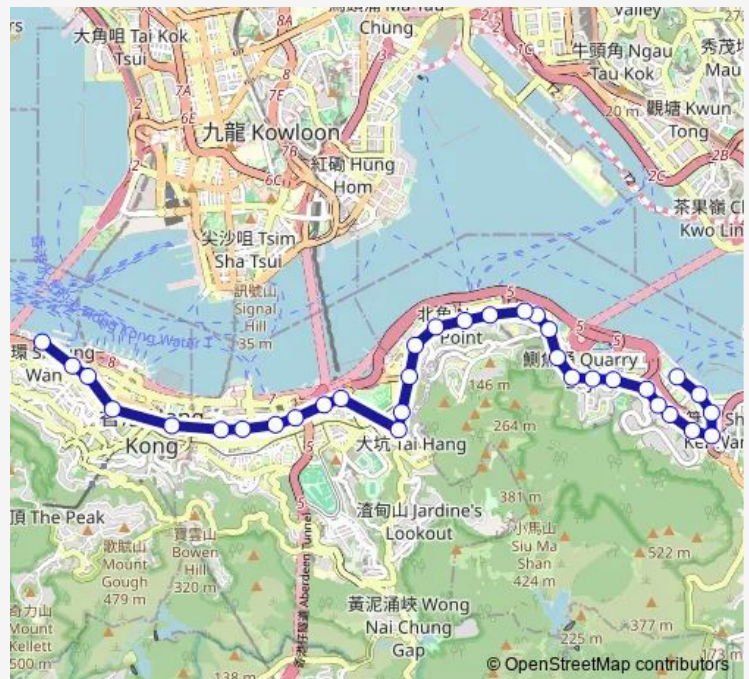

[Ctb] Shau KEI Wan[[Kmb+Ctb] Shau KEI WAN BUS Terminus/
Shau KEI Wan[[Kmb] Shau KEI WAN BUS Terminus

[Ctb] SUN Sing Street, Shau KEI WAN Road[[Kmb+Ctb] SUN Sing Street/
Sun Sing Street, Shau KEI WAN Road[[Kmb] SUN Sing Street

[Ctb] HOI AN Street, Shau KEI WAN Road[[Kmb+Ctb] HOI AN Street/
Hoi AN Street, Shau KEI WAN Road[[Kmb] HOI AN Street

[Ctb] SAI WAN HO Civic Centre, Shau KEI WAN Road[[Kmb+Ctb] SAI WAN HO Civic Centre/
Sai WAN HO Civic Centre, Shau KEI WAN Road[[Kmb] SAI WAN HO Civic Centre

[Ctb] TAI Cheong Street, Shau KEI WAN Road[[Kmb+Ctb] TAI Cheong Street/
Tai Cheong Street, Shau KEI WAN Road

[Ctb] Kornhill Plaza, Kornhill Road[[Kmb+Ctb] Kornhill Plaza/
Kornhill Plaza, Kornhill Road[[Kmb] Kornhill Plaza

[Ctb] BO Fung Gardens, King'S Road[[Kmb+Ctb] BO Fung Gardens/
Bo Fung Gardens, King'S Road[[Kmb] BO Fung Gardens

[Ctb] Quarry BAY Street, King'S Road[[Kmb+Ctb] Quarry BAY Street/
Quarry BAY Street, King'S Road

Route schedule

[Ctb] SAI WAN HO (Grand Promenade) — [Ctb] Central (Macau Ferry)[[Kmb+Ctb] Macau Ferry BUS Terminus/
Central (Macau Ferry)

Monday	05:45-20:30
Tuesday	05:45-20:30
Wednesday	05:45-20:30
Thursday	05:45-20:30
Friday	05:45-20:30
Saturday	05:45-19:30
Sunday	05:45-07:00

Route info

Direction: [Ctb] SAI WAN HO (Grand Promenade)

Stops: 33

Trip Duration: 1 hour 0 min

2 — Grand Promenade - Central (Macau Ferry)