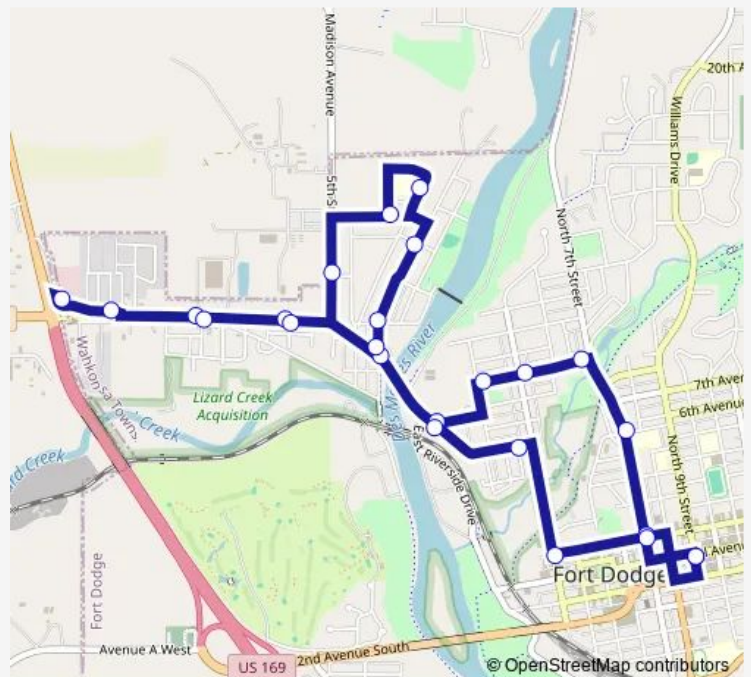

### Direction

Trolley Center — Trolley Center

25 stops

[Open route schedule](#)

Trolley Center

1st Ave N and N 7th St

N 7th St and Dakota St

8th Ave N at N 7th St

3rd Ave NW and 11th St NW

3rd Ave NW and 7th St NW

5th St NW and 4th Ave NW

Riverside St NW and 6th Ave NW

Afes

2nd St NW and 5th Ave NW

2nd St NW and Hawkeye Ave

2nd St and Hawkeye Ave

### Route schedule

Trolley Center — Trolley Center

Monday 07:00-17:00

Tuesday 07:00-17:00

Wednesday 07:00-17:00

Thursday 07:00-17:00

Friday 07:00-17:00

Saturday —

### Route info

Direction: Trolley Center

Stops: 25

Trip Duration: 0 hour 30 min

2 — Palace Park

5th Ave N and 4th Ave N

1st Ave N and N 3rd St

1st Ave N and N 7th St