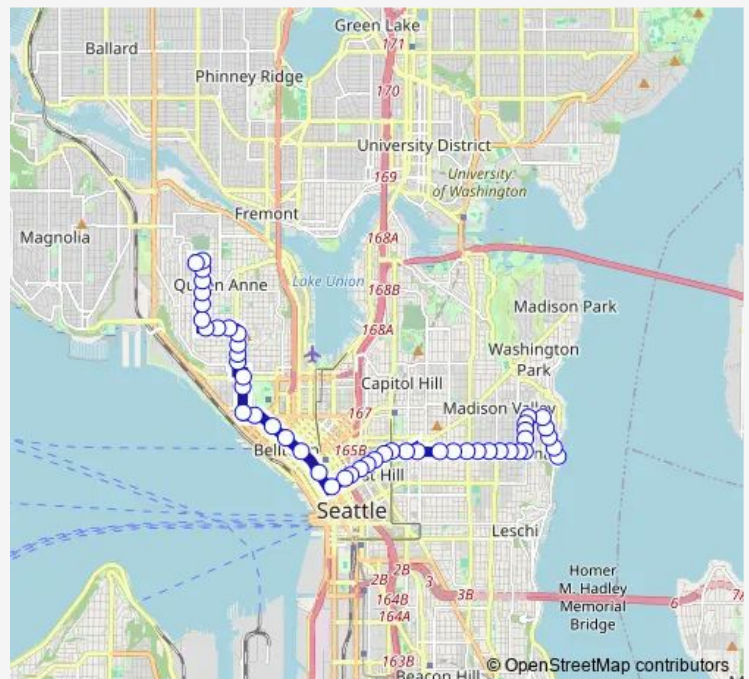

Thursday 04:29-16:09

Friday 04:29-16:09

Saturday 05:11-06:10

Sunday 05:13

Route info

Direction: S Jackson St & 5th Ave S

Stops: 26

Trip Duration: 0 hour 27 min

6th Ave W & W Crockett St

6th Ave W & W Mcgraw St

6th Ave W & W Smith St

6th Ave W & W Raye St

7th Ave W & W Pleasant Pl

Direction

7th Ave W & W Pleasant Pl — S Jackson St & 5th Ave S

25 stops