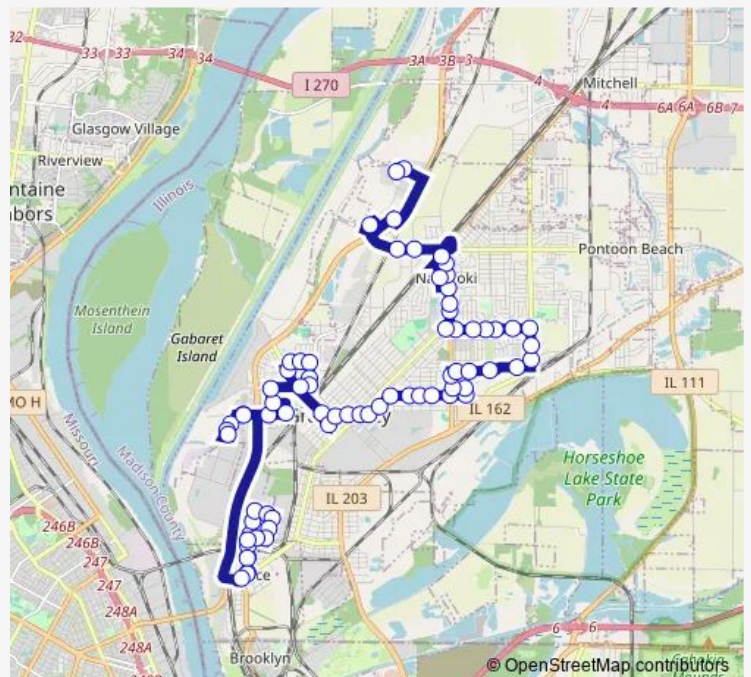

New Opportunities

Niedringhaus Ave & 3rd St N / E

Niedringhaus Ave & Maple Ave N / E

**Route schedule**

Klein Ave & Broadway N / E — Chestnut Health

Monday 06:18-16:41

Tuesday 06:18-16:41

Wednesday 06:18-16:41

Thursday 06:18-16:41

Friday 06:18-16:41

Saturday 07:41-16:41

Sunday 07:41-16:41

**Route info**

Direction: Klein Ave & Broadway N / E

Stops: 73

Trip Duration: 1 hour 15 min

2 — Granite City Shuttle

Amsted Rail N / E

St Louis St & Maple Ave N / E

Maple Ave & 20th St N / E

22nd St & Rock Rd N / E

Nevada Ave & 23rd St N / E

23rd St & Bryan Ave N / E

Illinois Ave & 23rd St N / E

Illinois Ave & 21st St N / E

Illinois Ave & 20th St N / E

20th St & Bryan Ave N / E

19th St & Niedringhaus Ave S / W

Granite City Station

Edison Ave & Niedringhaus Ave N / E

Niedringhaus Ave & State St N / E