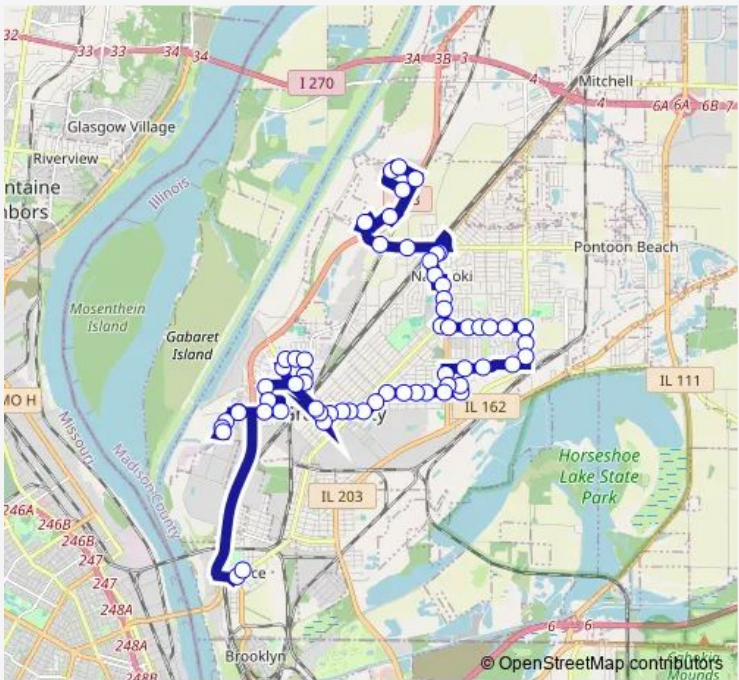

Bus 2 Granite City Shuttle

[Go to website](#)

Direction
 Chestnut Health — Klein Ave & Broadway N / E
 62 stops
[Open route schedule](#)

- Chestnut Health
- Chestnut Turnaround
- Northgate Industrial & Chestnut Health
- IL 3 & Industrial Dr S / W
- Granite Park & IL 3 S / W
- Granite City Walmart
- Pontoon Rd & Missouri Ave
- Pontoon Rd & Casmer Skubish
- Nameoki Rd & Amos Rd S / W
- Granite City Ruler Foods N / E
- Granite City Ace Hardware
- Granite City Dollar Tree Ollies
- Nameoki Rd & Clark Ave S / W
- Nameoki Rd & Johnson Rd S / W
- Nameoki Rd & Jill Ave S / W
- Granite City Schnucks N / E
- St Clair Ave & Nameoki Rd S / W
- St Clair Ave & Wayne Ave S / W
- St Clair Ave & Jill Ave S / W
- St Clair Ave & Dale Ave S / W
- St Clair Ave & Edgewood Ave S / W

Route schedule
 Chestnut Health — Klein Ave & Broadway N / E

Monday	06:42-17:28
Tuesday	06:42-17:28
Wednesday	06:42-17:28
Thursday	06:42-17:28
Friday	06:42-17:28
Saturday	07:45-16:45
Sunday	07:45-16:45

Route info
 Direction: Chestnut Health
 Stops: 62
 Trip Duration: 1 hour 12 min

2 — Granite City Shuttle **BusMaps**

St Clair Ave & Maryville Rd S / W

Maryville Rd & Saratoga St S / W

Maryville Rd & Terminal Rd S / W

Direction: Klein Ave & Broadway N / E

Stops: 74

Trip Duration: 1 hour 15 min

Nevada Ave & 23rd St N / E

23rd St & Bryan Ave N / E

Illinois Ave & 23rd St N / E

Illinois Ave & 21st St N / E

Illinois Ave & 20th St N / E