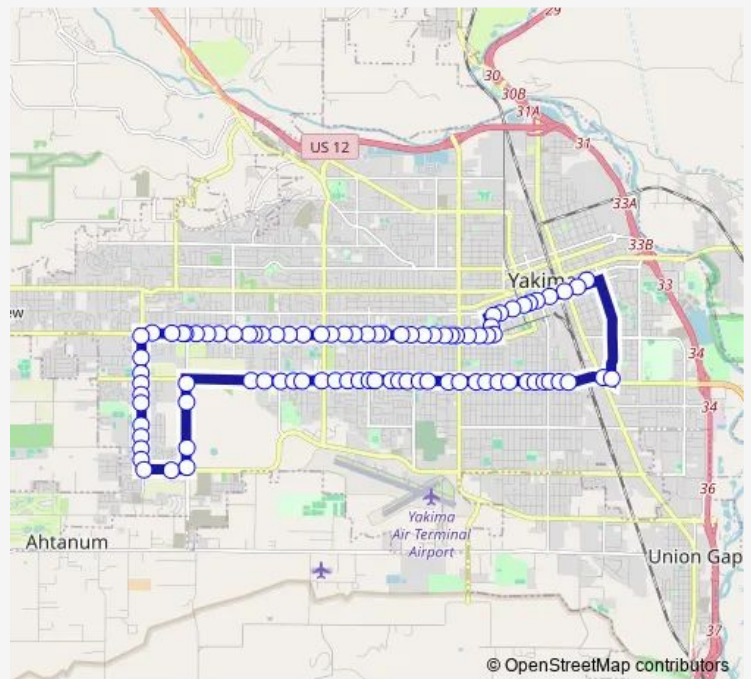

## Bus 2 Tieton / Nob Hill

[Go to website](#)

**Direction**  
 Transit Center — Nob Hill / 6th St.  
 90 stops  
[Open route schedule](#)

- Transit Center
- Walnut / 3RD St
- Walnut / 1ST Stree
- Walnut / 1ST Ave
- Walnut / 3RD Ave
- Walnut St. and 5th Ave.
- Walnut / 5TH Ave
- Walnut / 7TH Ave
- Astria Hospital
- Walnut / 10th Ave
- 11th AVE / Spruce
- 11th AVE / Tieton
- Tieton DR / Holton
- Tieton / 12th Ave
- Tieton DR / 14th Ave
- Tieton / 16th Ave
- Tieton DR / 16th Ave
- Tieton DR / 18th Ave
- Tieton DR / 20th A
- Tieton DR / 22nd A
- Tieton DR / 24th Ave

### Route schedule

Transit Center — Nob Hill / 6th St.

Monday	—
Tuesday	—
Wednesday	—
Thursday	—
Friday	—
Saturday	12:45-17:45
Sunday	—

### Route info

Direction: Transit Center

Stops: 90

Trip Duration: 0 hour 40 min

2 — Tieton / Nob Hill

Tieton DR / 26th Ave

Yakima Valley Memorial Hospital

Tieton DR / 30th Ave

Tieton DR / 32nd Ave

Tieton DR & 34th Ave

Tieton DR and 36th Av

Tieton DR / 38th

Tieton / 40th Ave.

Tieton DR / 44th Ave

Tieton DR / 46th Ave

Tieton DR / 48th A