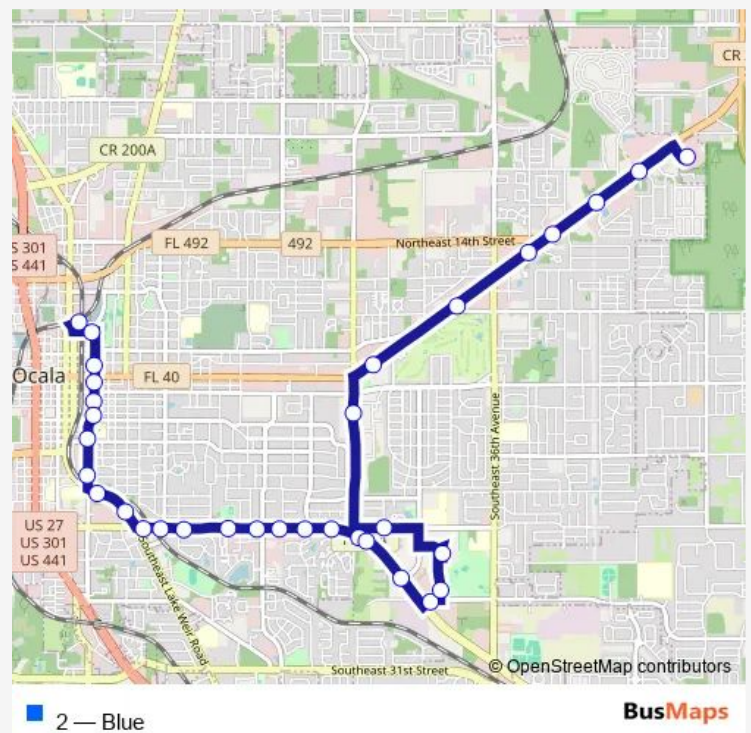

## Bus 2 Blue

[Go to website](#)

**Direction**  
 Ocala Union Station (Transfer Station) — Walmart Super-center in Silver Springs  
 33 stops  
[Open route schedule](#)

- Ocala Union Station (Transfer Station)
- NE 5th St. & NE Watula Ave. Eastbound
- NE Watula Ave. & NE 2nd St.
- NE Watula Ave. & SE Broadway St.
- SE Watula Ave. & SE 2nd St.
- SE Watula Ave. & SE 4th St.
- SE 3rd. Ave. & SE 8th St.
- SE 3rd. Ave. & SE 12th St.
- SE Magnolia Exd. & SE 3rd Ave.
- SE Magnolia Exd. & SE 16th Pl. (Ocala Medical Park)
- SE 17th St. & SE Lake Weir Ave E
- SE 17th St. & SE 11th Ave.
- SE 17th St. & SE 12th Ave.
- SE 17th St. & SE 15th Ave.
- SE 17th St. & SE 18th Ave.
- SE 17th St. & SE 20th Ave
- SE 17th St. & SE 22nd Ave.
- SE 17th St. at Woodridge Plaza
- SE 17th St. & SE 25th Ave.
- SE Mericamp Rd. (SR 464) at SE 25th Ave.
- SE Mericamp Rd & SE 30th Ave

### Route schedule

Ocala Union Station (Transfer Station) — Walmart Super-center in Silver Springs

Monday	05:00-21:00
Tuesday	05:00-21:00
Wednesday	05:00-21:00
Thursday	05:00-21:00
Friday	05:00-21:00
Saturday	05:00-21:00
Sunday	—

### Route info

Direction: Ocala Union Station (Transfer Station)

Stops: 33

Trip Duration: 0 hour 30 min

2 — Blue

SE 24th St. & SE Maricamp Rd.

SE 32nd Ave. & SE 24th St.

Florida Dept. of Health Marion County

## Route info

Direction: Walmart Supercenter in Silver Springs

Stops: 30

Trip Duration: 0 hour 30 min

SE 3rd. Ave. & SE 8th St.

SE Watula Ave. & SE 4th St.

SE Watula Ave. & SE 2nd St.

NE Watula Ave. & SE Broadway St.