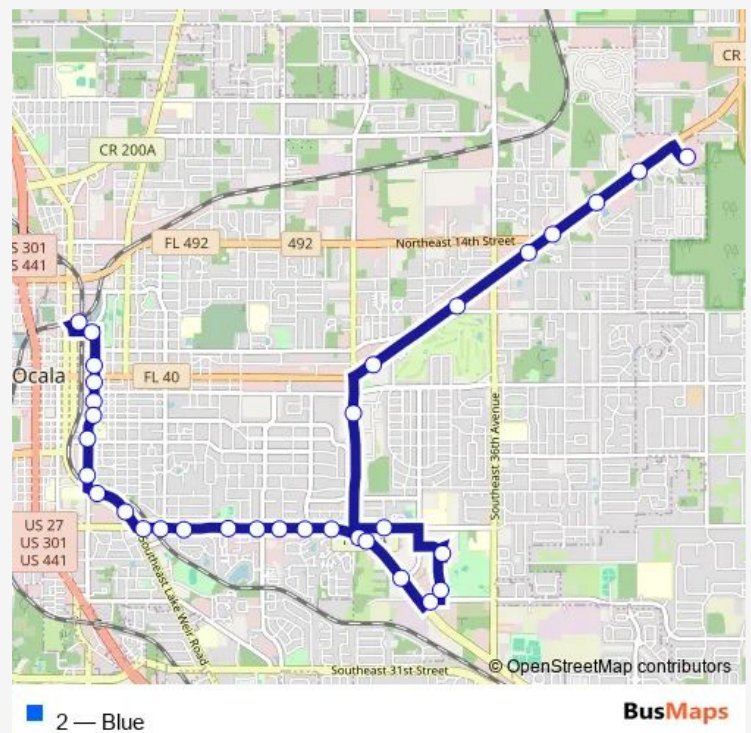

## Bus 2 Blue

[Go to website](#)

**Direction**  
 Ocala Union Station (Transfer Station) — Walmart Super-center in Silver Springs  
 33 stops  
[Open route schedule](#)

- Ocala Union Station (Transfer Station)
- NE 5th St. & NE Watula Ave. Eastbound
- NE Watula Ave. & NE 2nd St.
- NE Watula Ave. & SE Broadway St.
- SE Watula Ave. & SE 2nd St.
- SE Watula Ave. & SE 4th St.
- SE 3rd. Ave. & SE 8th St.
- SE 3rd. Ave. & SE 12th St.
- SE Magnolia Exd. & SE 3rd Ave.
- SE Magnolia Exd. & SE 16th Pl. (Ocala Medical Park)
- SE 17th St. & SE Lake Weir Ave E
- SE 17th St. & SE 11th Ave.
- SE 17th St. & SE 12th Ave.
- SE 17th St. & SE 15th Ave.
- SE 17th St. & SE 18th Ave.
- SE 17th St. & SE 20th Ave
- SE 17th St. & SE 22nd Ave.
- SE 17th St. at Woodridge Plaza
- SE 17th St. & SE 25th Ave.
- SE Mericamp Rd. (SR 464) at SE 25th Ave.
- SE Mericamp Rd & SE 30th Ave

### Route schedule

Ocala Union Station (Transfer Station) — Walmart Super-center in Silver Springs

Monday	05:00-21:00
Tuesday	05:00-21:00
Wednesday	05:00-21:00
Thursday	05:00-21:00
Friday	05:00-21:00
Saturday	05:00-21:00
Sunday	—

### Route info

Direction: Ocala Union Station (Transfer Station)

Stops: 33

Trip Duration: 0 hour 30 min

2 — Blue

SE 24th St. & SE Maricamp Rd.

SE 32nd Ave. & SE 24th St.

Florida Dept. of Health Marion County

## Route info

Direction: Walmart Supercenter in Silver Springs

Stops: 30

Trip Duration: 0 hour 35 min

SE 3rd. Ave. & SE 8th St.

SE Watula Ave. & SE 4th St.

SE Watula Ave. & SE 2nd St.

NE Watula Ave. & SE Broadway St.