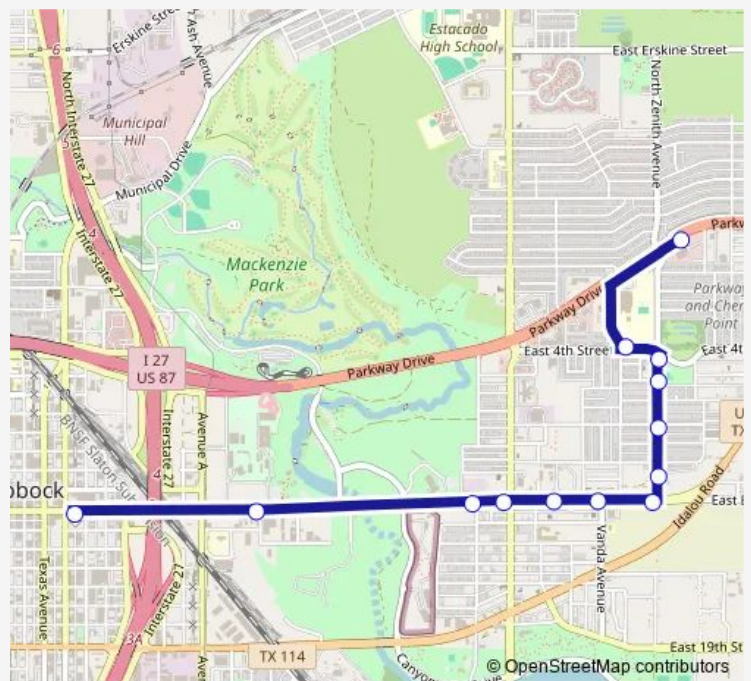

### Route schedule

Citibus Downtown Transfer Plaza — United Supermarkets & Parkway Dr

Monday 05:45-18:45

Tuesday 05:45-18:45

Wednesday 05:45-18:45

Thursday 05:45-18:45

Friday 05:45-18:45

Saturday 07:45-18:45

### Route info

Direction: Citibus Downtown Transfer Plaza

Stops: 13

Trip Duration: 0 hour 10 min

2 — East Broadway

## Direction

United Supermarkets & Parkway Dr — Citibus Downtown Transfer Plaza

19 stops

[Open route schedule](#)

United Supermarkets & Parkway Dr

2nd St. & Cherry Ave

2nd St. & Guava Ave

Guava Ave & 4th St.

Vanda Ave & 17th St.

Vanda Ave & 16th St.

Vanda Ave & 13th St.

Broadway St. & Teak Ave

Broadway St. & Martin Luther King

Broadway St. & Cesar E Chavez Dr

Citibus Downtown Transfer Plaza