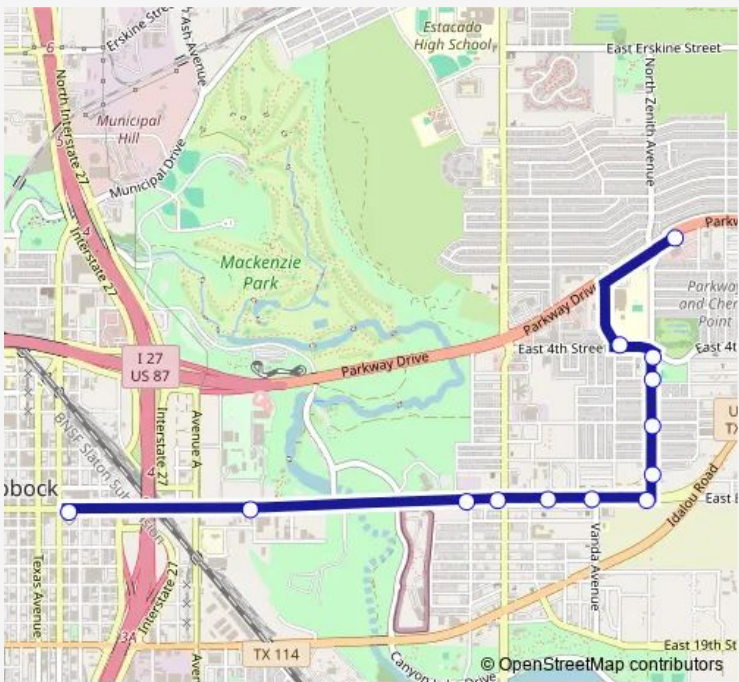

Bus 2 East Broadway

[Go to website](#)

Direction
 Citibus Downtown Transfer Plaza — United Supermarkets & Parkway Dr

13 stops

[Open route schedule](#)

- Citibus Downtown Transfer Plaza
- Broadway St. & Date Ave
- Broadway St. & Oak Ave
- Broadway St. & Martin Luther King
- Broadway St. & Teak Ave
- Broadway St. & Vanda Ave
- Zenith Ave & Broadway St.
- Zenith Ave & East 10th St.
- Zenith Ave & 8th St.
- Zenith Ave & 6th St.
- Zenith Ave & 4th St.
- 4th St. & Walnut Ave
- United Supermarkets & Parkway Dr

Route info

Direction: Citibus Downtown Transfer Plaza

Stops: 13

Trip Duration: 0 hour 10 min

Direction

United Supermarkets & Parkway Dr — Citibus Downtown Transfer Plaza

19 stops

[Open route schedule](#)

Broadway St. & Martin Luther King

Broadway St. & Cesar E Chavez Dr

Citibus Downtown Transfer Plaza

Route schedule

United Supermarkets & Parkway Dr — Citibus Downtown Transfer Plaza

Monday 05:55-18:55

Tuesday 05:55-18:55

Wednesday 05:55-18:55

Thursday 05:55-18:55

Friday 05:55-18:55

Saturday 07:55-18:55

Sunday —

Route info

Direction: United Supermarkets & Parkway Dr

Stops: 19