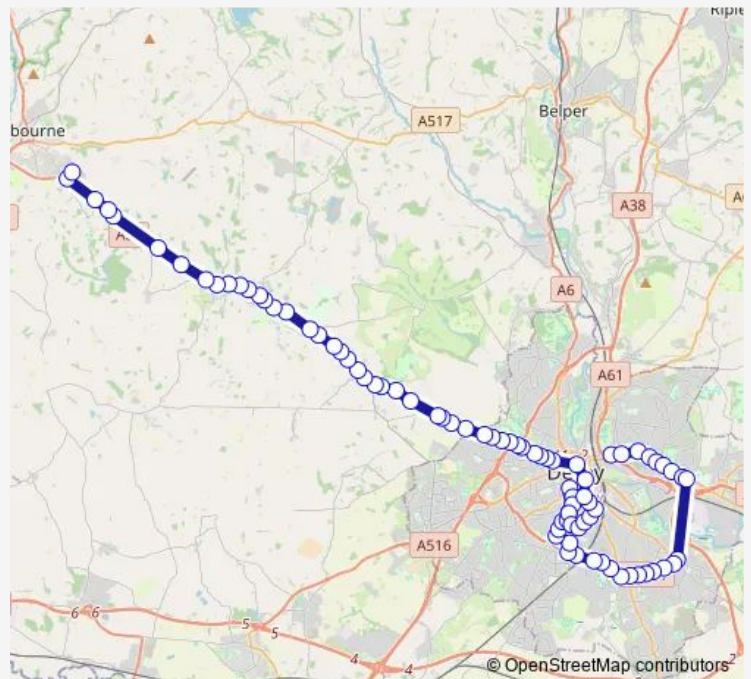

Barrett Street

Wyndham Street

Matthew Street

Coleman Street

Ashby Street

The Mitre

Varley Street

Tower Street

Amber Street

Arkwright Street

Showcase Cinemas

Route schedule

Wayzgoose Drive — Moy Park

Monday 03:50-15:05

Tuesday 03:50-15:05

Wednesday 03:50-15:05

Thursday 03:50-15:05

Friday 03:50-15:05

Saturday —

Sunday —

Route info

Direction: Wayzgoose Drive

Stops: 84

Trip Duration: 1 hour 10 min

Charnwood Street

Leopold Street

Hartington Street

Dashwood Street

Lower Dale Road

Yates Street

Vulcan

Cambridge Street