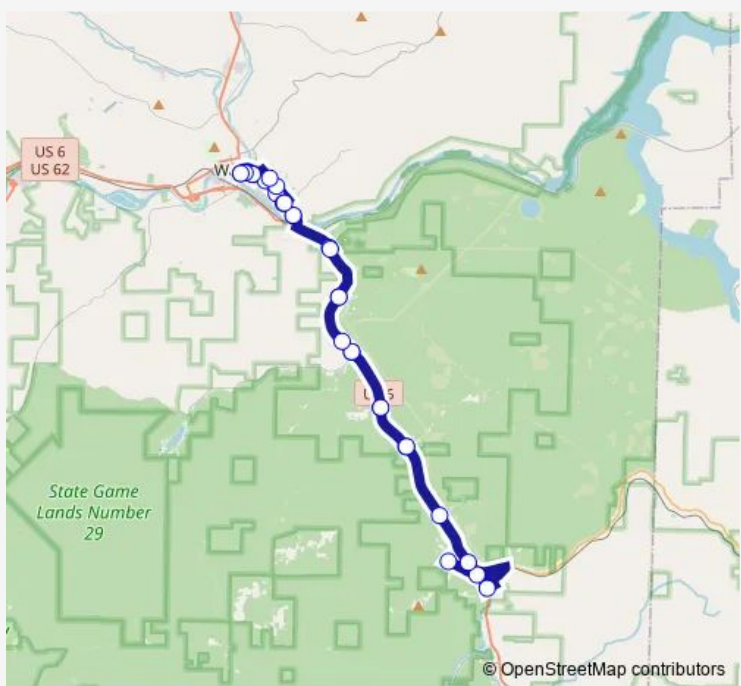

Bus 2 Sheffield Loop

[Go to website](#)

Direction
Tawc Transit Center — Tawc Transit Center
31 stops
[Open route schedule](#)

- Tawc Transit Center
- Tops Plaza
- Conewango Towers
- PA Ave at South St
- PA Ave at Parker St
- PA Ave at Marion St
- Glade Keystone
- Rt 6 at Griff Hill Rd
- Stoneham at Dutchman Run Rd
- Clarendon at Railroad St
- Weldbank
- Tiona at Old Wert Station
- Saybrook at Four Mile Rd
- Sheffield Unimart
- Mill Street
- Sheffield Hardware
- Sheffield Senior Center
- West Main St at Tionesta St
- Tiona Post Office
- Weldbank-Johnson's
- Clarendon at Railroad St

Route schedule
Tawc Transit Center — Tawc Transit Center

Monday	04:30-17:30
Tuesday	04:30-17:30
Wednesday	04:30-17:30
Thursday	04:30-17:30
Friday	04:30-17:30
Saturday	09:30-14:30
Sunday	—

Route info
Direction: Tawc Transit Center
Stops: 31
Trip Duration: 1 hour 30 min

2 — Sheffield Loop BusMaps

Clarendon Service Station

Stoneham at Dutchman Run Rd

Rt 6 at Griff Hill Rd

PA Ave at Rollins St

Marion St at PA Ave

Madison at Central

Madison at South St

Conewango Towers

Tops Plaza

Tawc Transit Center

2 Bus time schedules and route maps are available in an offline PDF at busmaps.com. Use the busmaps.com website to see live bus times, train schedule or subway schedule, and step-by-step directions for all public transit in Warren