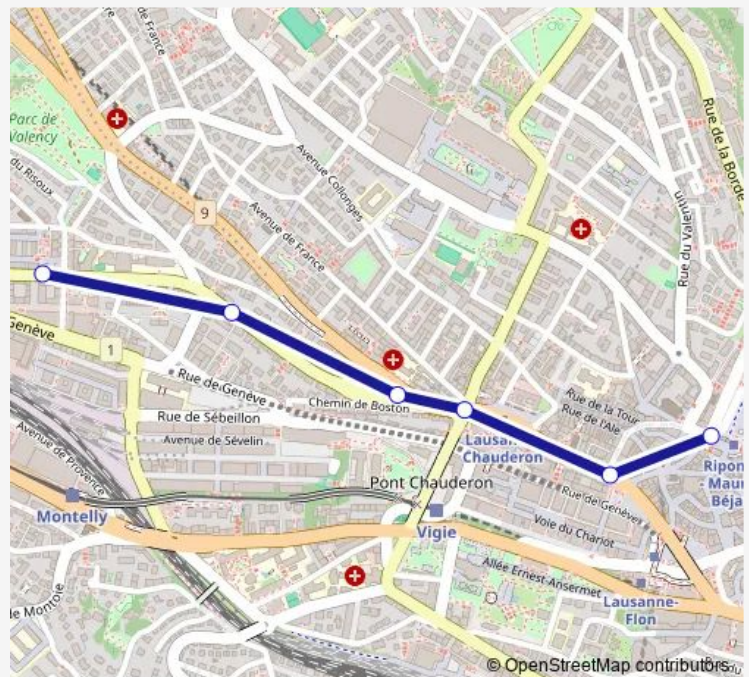

### Direction

undefined — undefined

0 stops

[Open route schedule](#)

### Route schedule

undefined — undefined

Monday —

Tuesday —

Wednesday —

Thursday —

Friday —

Saturday 24:25-00:37<sup>+1</sup>

### Route info

Direction:

Stops: 0

Trip Duration: — min

## Direction

Lausanne, Prélaz — Lausanne, Riponne-M. Béjart

6 stops

[Open route schedule](#)

Lausanne, Prélaz

Lausanne, Recordon

Lausanne, Boston

Lausanne, Chauderon