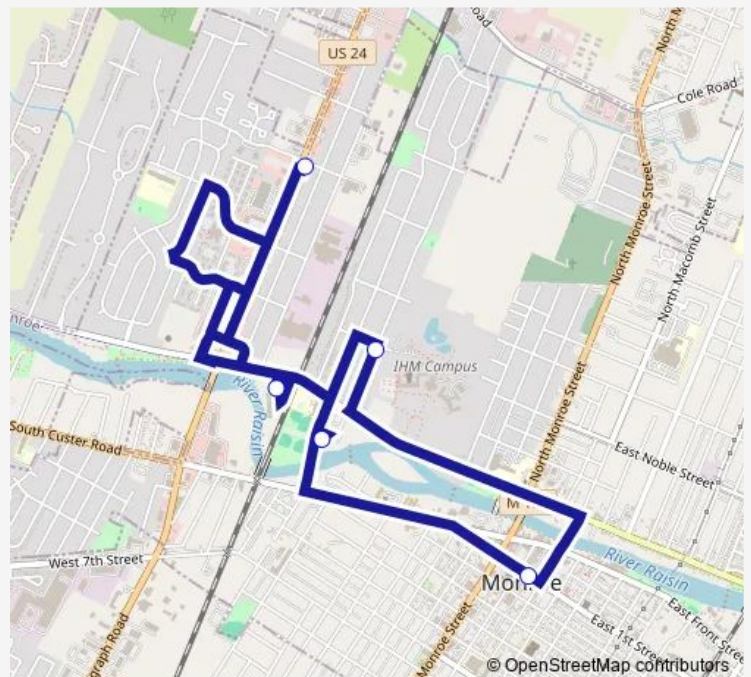

Direction

Telegraph Station — Ymca

5 stops

[Open route schedule](#)

Telegraph Station

Hi-Rise

Washington and First

Noble and Lavender

Ymca

Route schedule

Telegraph Station — Ymca

Monday 06:54-18:10

Tuesday 06:54-18:10

Wednesday 06:54-18:10

Thursday 06:54-18:10

Friday 06:54-18:10

Saturday —

Sunday —

Route info

Direction: Telegraph Station

Stops: 5

Trip Duration: 0 hour 41 min

Direction

Telegraph Station — Washington and First

4 stops

[Open route schedule](#)

Telegraph Station

Family Farm and Home

Riverpark Plaza (Hi Rise)

Washington and First

Route schedule

Telegraph Station — Washington and First