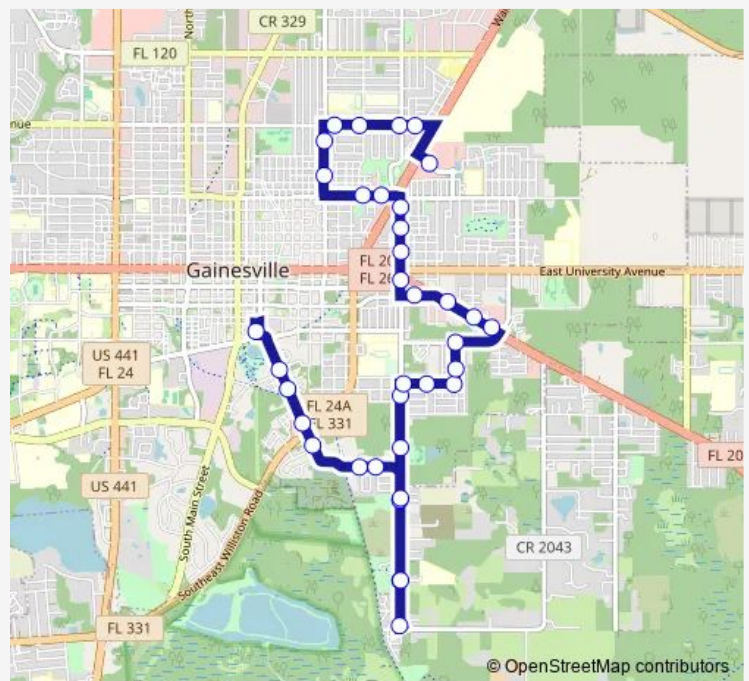

SE 4th Street @ SE 10th Avenue

Dignity Project

Norwood Neighborhood

Sugarhill Neighborhood @ SE 4th Street

Eastbound SE 22nd Avenue @ SE 12th Street

Eastbound SE 22nd Avenue @ SE 13th Street

Showers of Blessing

Boulware Springs Nature Park

Robinson Heights

Prairie View Elementary School

Showers of Blessings Harvest Center

Mcperson Recreational Center

Northbound SE 15th Street @ SE 13th Place

Lincoln Estate Neighborhood

Lincoln Estate Neighborhood

Lincoln Estate Neighborhood

Lincoln Estate Neighborhood

Lincoln Estates

Save A LOT Food Store

**Route schedule**

Rosa Parks RTS Downtown Station — NE Walmart Supercenter

Monday	06:00-19:00
Tuesday	06:00-19:00
Wednesday	06:00-19:00
Thursday	06:00-19:00
Friday	06:00-19:00
Saturday	07:00-17:00
Sunday	—

**Route info**

Direction: Rosa Parks RTS Downtown Station

Stops: 36

Trip Duration: 0 hour 23 min

2 — Downtown Station To Walmart Supercenter (NE 12 Ave) **BusMaps**

Phase III Supply

Alachua School Bus Parking Lot