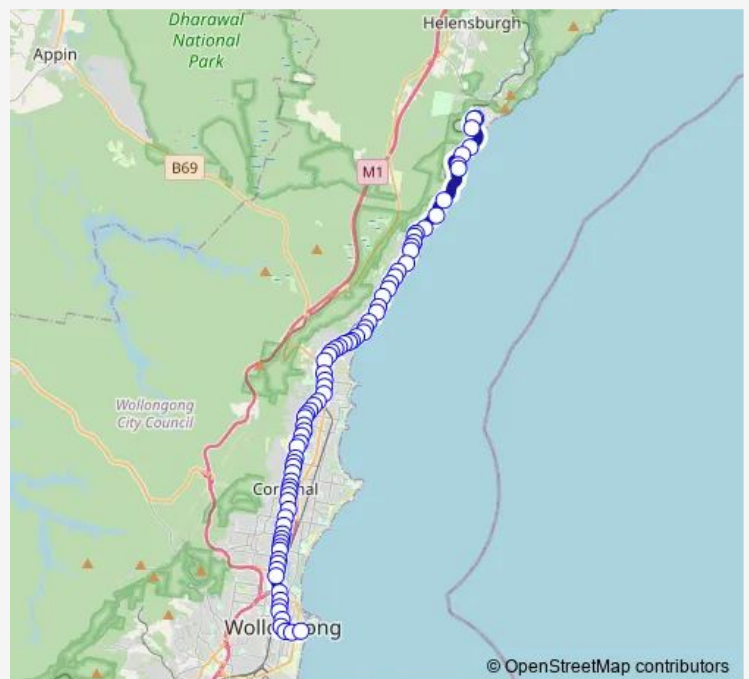

Bus 2 Wollongong to Stanwell Park via Thirroul

[Go to website](#)

Direction

Lawrence Hargrave Dr At Station St — Harbour St Opp St Mary Star Of The Sea College

78 stops

[Open route schedule](#)

- Lawrence Hargrave Dr At Station St
- Lawrence Hargrave Dr Opp Stanwell Park
- 75-77 Lawrence Hargrave Dr
- Lawrence Hargrave Dr Opp Coalcliff Station
- Paterson Rd Before Lawrence Hargrave Dr
- Paterson Rd At Lawrence Hargrave Dr
- Lawrence Hargrave Dr Opp Clifton School Of Arts
- Scarborough Public School, Lawrence Hargrave Dr
- 415 Lawrence Hargrave Dr
- Lawrence Hargrave Dr After Fifth St
- Lawrence Hargrave Dr Before Monash St
- Lawrence Hargrave Dr Opp 518
- Lawrence Hargrave Dr Opp Broadridge St
- Lawrence Hargrave Dr Opp Wombarra Bowling Club
- Lawrence Hargrave Dr Opp Coledale Hospital
- Lawrence Hargrave Dr Opp Hemsley PI
- Coledale Public School, Lawrence Hargrave Dr
- Lawrence Hargrave Dr At Northcote St
- Sharky Beach, Lawrence Hargrave Dr
- Frew Memorial Park, Lawrence Hargrave Dr
- Lawrence Hargrave Dr After Headland Av

Route schedule

Lawrence Hargrave Dr At Station St — Harbour St Opp St Mary Star Of The Sea College

Monday	07:20
Tuesday	07:20
Wednesday	07:20
Thursday	07:20
Friday	07:20
Saturday	—
Sunday	—

Route info

Direction: Lawrence Hargrave Dr At Station St

Stops: 78

Trip Duration: 0 hour 55 min

2 — Wollongong to Stanwell Park via Thirroul

Lawrence Hargrave Dr At Little Austinmer Lane

Austinmer Beach, Lawrence Hargrave Dr

Lawrence Hargrave Dr Opp Kennedy Rd

Lawrence Hargrave Dr Opp Mountain Rd