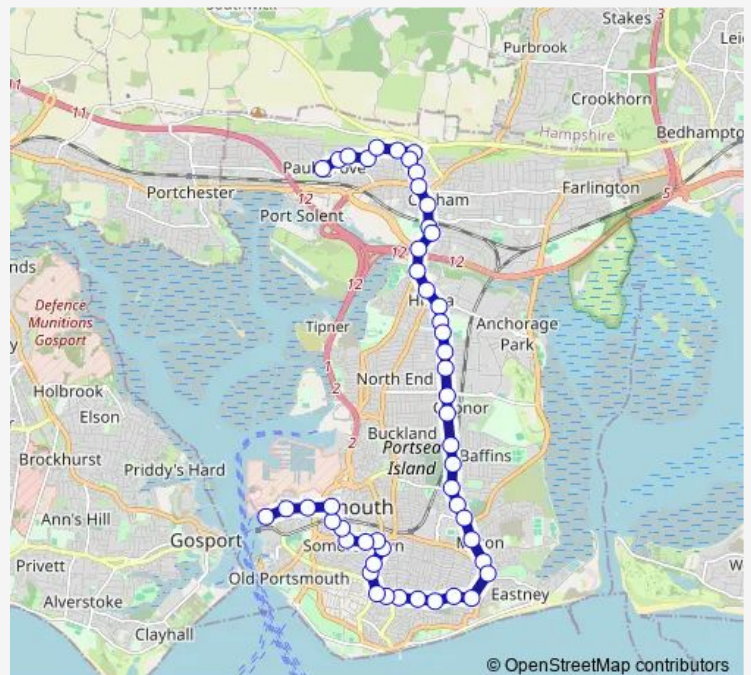

Bus 2 Gunwharf - Paulsgrove

[Go to website](#)

Direction

The Hard Interchange — Allaway Avenue Shops

50 stops

[Open route schedule](#)

The Hard Interchange

Curzon Howe Road

Eastney Road

Bransbury Park

Essex Road

Route schedule

The Hard Interchange — Allaway Avenue Shops

Monday 00:05-23:35

Tuesday 00:05-23:35

Wednesday 00:05-23:35

Thursday 00:05-23:35

Friday 00:05-23:35

Saturday 00:05-23:35

Sunday 00:05-23:35

Route info

Direction: The Hard Interchange

Stops: 50

Trip Duration: 0 hour 54 min

■ 2 — Gunwharf - Paulsgrove

BusMaps

Locksway Road

Priory Crescent

Velder Avenue

St. Marys Hospital

Langstone Road

Hayling Avenue