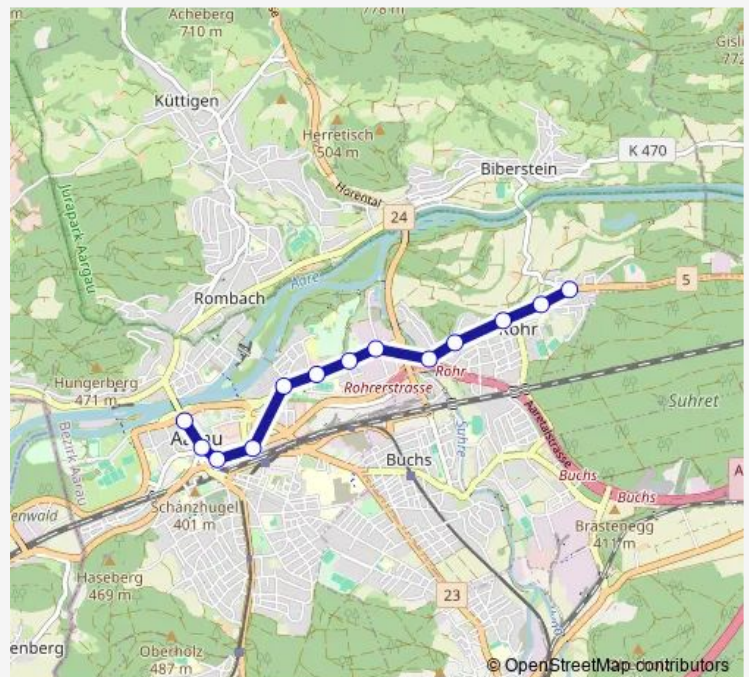

### Route schedule

Aarau, Rathaus — Aarau Rohr, Unterdorf

Monday 15:39

Tuesday 15:39

Wednesday 15:39

Thursday 15:39

Friday 15:39

Saturday —

### Route info

Direction: Aarau, Rathaus

Stops: 13

Trip Duration: 0 hour 18 min

■ 2 — B 2

BusMaps

## Direction

Aarau, Rathaus — Aarau Rohr, Unterdorf

13 stops

[Open route schedule](#)

Aarau, Rathaus

Aarau, Holzmarkt

Aarau, Kunsthaus

Aarau, Bahnhof