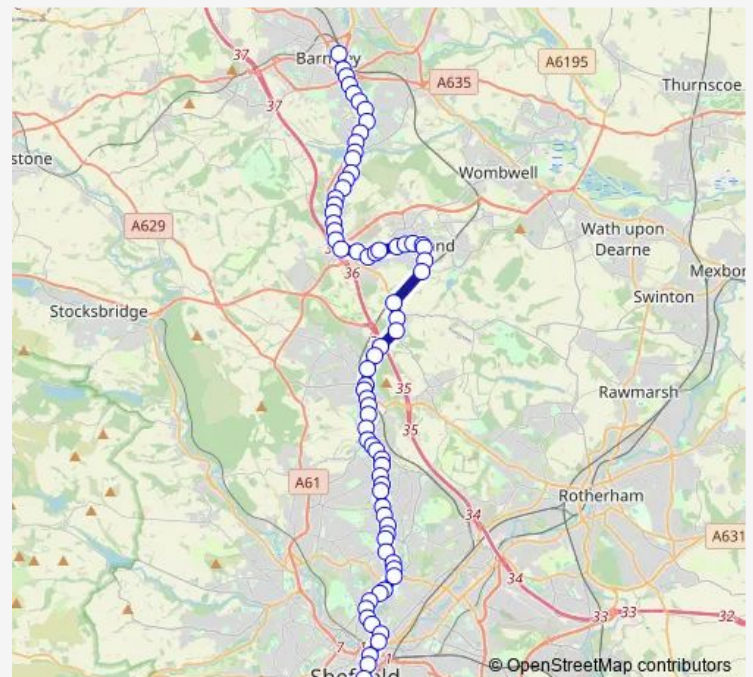

### Route schedule

Eyre Street/Moor Market ES3 — Barnsley Interchange/A1

Monday 05:05-22:10

Tuesday 05:05-22:10

Wednesday 05:05-22:10

Thursday 05:05-22:10

Friday 05:05-22:10

Saturday 06:38-22:10

### Route info

Direction: Eyre Street/Moor Market ES3

Stops: 77

Trip Duration: 1 hour 17 min

2 — Sheffield - Barnsley

BusMaps

Highgreave/Tunwell Avenue

Highgreave/High Greave Avenue