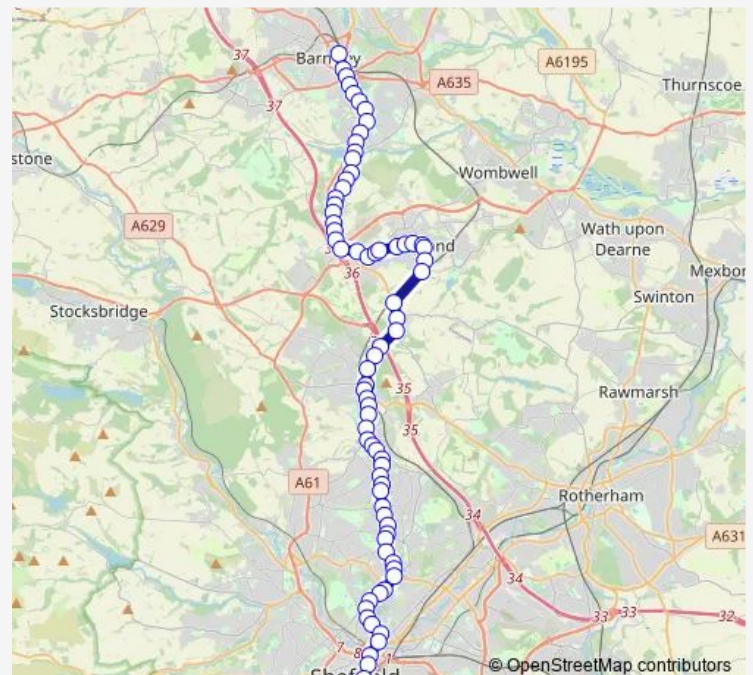

### Route schedule

Eyre Street/Moor Market ES3 — Barnsley Interchange/A1

Monday 05:05-22:10

Tuesday 05:05-22:10

Wednesday 05:05-22:10

Thursday 05:05-22:10

Friday 05:05-22:10

Saturday 06:38-22:10

### Route info

Direction: Eyre Street/Moor Market ES3

Stops: 77

Trip Duration: 1 hour 20 min

2 — Sheffield - Barnsley

Highgreave/Tunwell Avenue

Highgreave/High Greave Avenue

Cross Hill/St Michaels Road