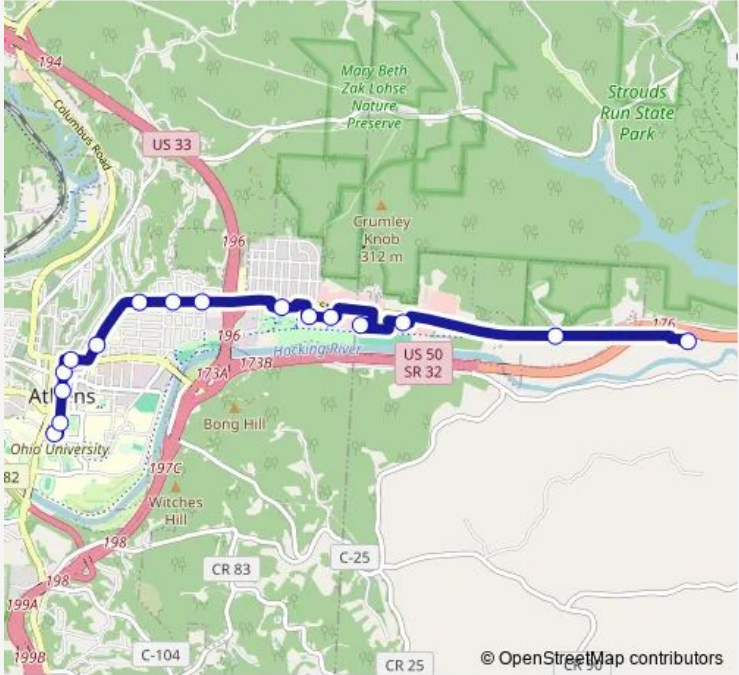

Bus 2 Line 2 - Uptown/Holzer Clinic

[Go to website](#)

Direction
Baker Center Bus Hub — Holzer Clinic

16 stops

[Open route schedule](#)

- Baker Center Bus Hub
- Court / President
- Court / Washington
- Court / West State
- Carpenter / Grosvenor
- East State / Morris
- East State / Watt
- East State / May
- East State / Home St
- Community Center
- Athens Mall
- Kroger
- Walmart
- Staples
- East State / Hope Drive
- Holzer Clinic

Route schedule
Baker Center Bus Hub — Holzer Clinic

Monday	07:30-18:30
Tuesday	07:30-18:30
Wednesday	07:30-18:30
Thursday	07:30-18:30
Friday	07:30-18:30
Saturday	09:30-16:30
Sunday	—

Route info

Direction: Baker Center Bus Hub

Stops: 16

Trip Duration: 0 hour 20 min

2 — Line 2 - Uptown/Holzer Clinic BusMaps