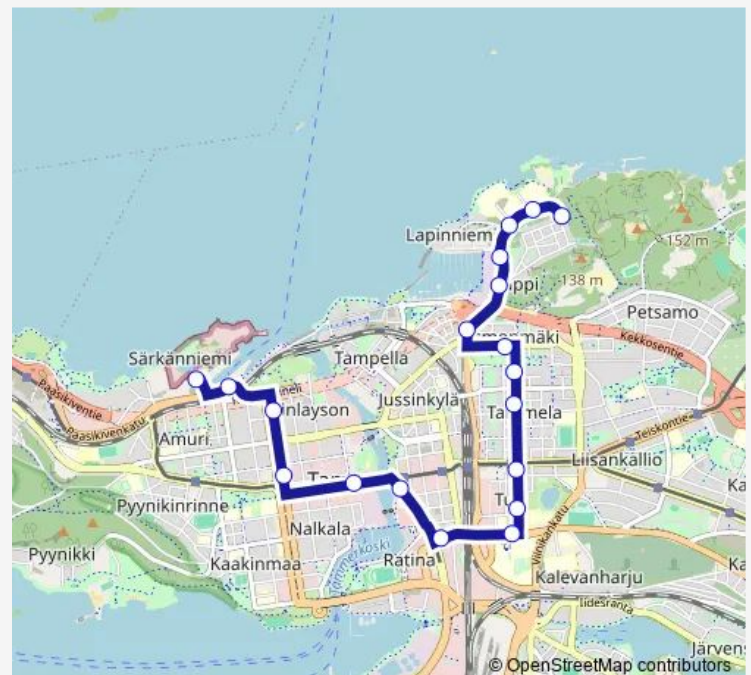

Route schedule

Särkänniemi C — Rauhaniemi

Monday	04:00-00:10 ⁺¹
Tuesday	04:00-00:10 ⁺¹
Wednesday	04:00-00:10 ⁺¹
Thursday	04:00-00:10 ⁺¹
Friday	04:00-01:40 ⁺¹
Saturday	05:30-01:40 ⁺¹
Sunday	05:25-23:15

Route info

Direction: Särkänniemi C

Stops: 18

Trip Duration: 0 hour 26 min

Direction

Rauhaniemi — Särkänniemi C

19 stops

[Open route schedule](#)

Rauhaniemi