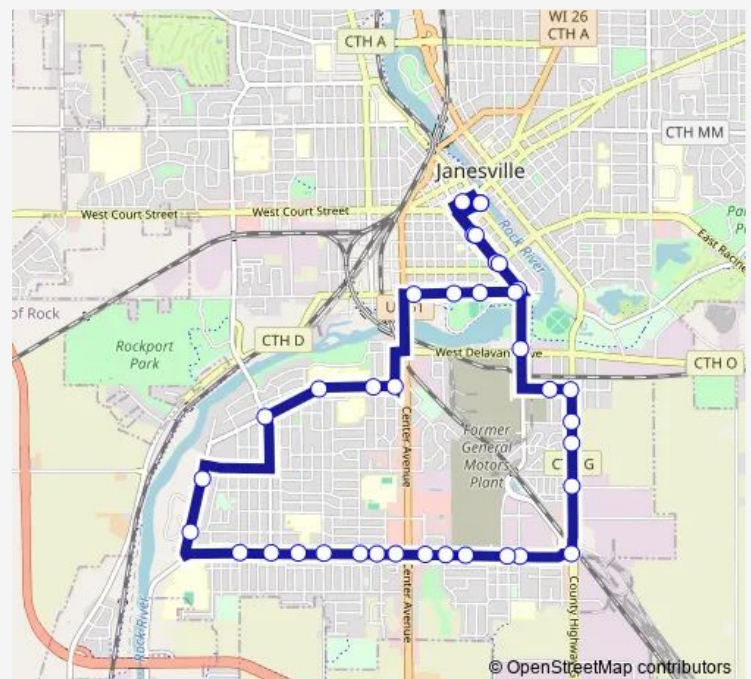

### Direction

Downtown Transfer Center — Downtown Transfer Center

37 stops

[Open route schedule](#)

Downtown Transfer Center

S Jackson / W Holmes

S Jackson / W Racine

S Jackson / Rockport

### Route schedule

Downtown Transfer Center — Downtown Transfer Center

Monday —

Tuesday —

Wednesday —

Thursday —

Friday —

Saturday 08:45-17:45

### Route info

Direction: Downtown Transfer Center

Stops: 37

Trip Duration: 0 hour 25 min

2 — Kellogg Ave

Kellogg / S Willard

Kellogg / S Crosby

S River / King

S River (Cedar Crest)

S Willard / W State Temporary Stop

W State / S Oakhill (Wisconsin School for the Blind and Visually Impaired)

W State / S Pearl

W State / S Washington

Rockport / Linn

Rockport / Lincoln