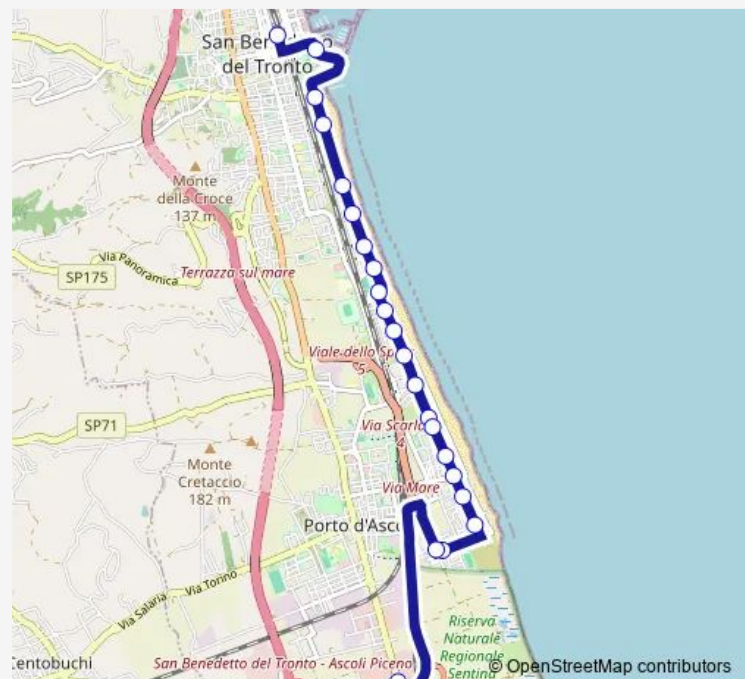

Tigre VIA Laureati

Pescheria VIA Laureati

VIA Fratelli Cervi

### Route schedule

S. Benedetto DEL TR. - Stazione Ffss — S. Benedetto DEL TR. - Centro Comm. Port

Monday 06:50-19:50

Tuesday 06:50-19:50

Wednesday 06:50-19:50

Thursday 06:50-19:50

Friday 06:50-19:50

Saturday 06:50-19:50

Sunday 06:50-19:50

### Route info

Direction: S. Benedetto DEL TR. - Stazione Ffss

Stops: 22

Trip Duration: 0 hour 25 min

Circ. Sentina-V. Cacciatore

S. Benedetto DEL TR. - Centro Comm. Port

2 Bus time schedules and route maps are available in an offline PDF at [busmaps.com](https://busmaps.com). Use the [busmaps.com](https://busmaps.com) website to see live bus times, train schedule or subway schedule, and step-by-step directions for all public transit in San Benedetto del Tronto