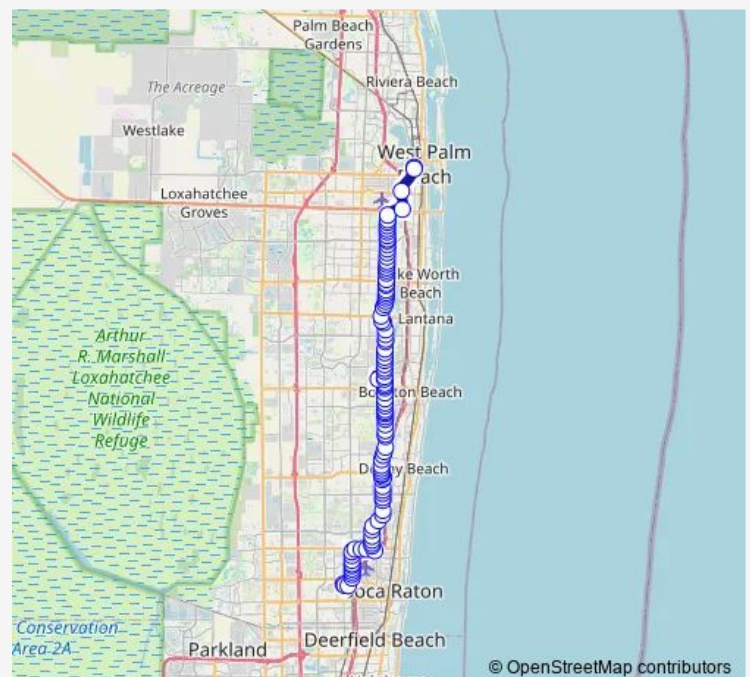

Military TRL at Spanish River Blvd

Military TRL at Yamato Rd

Yamato RD at Military Trl

Yamato RD at Bld1150

Yamato RD at T REX Ave

BCR TRS at BUS Trm

Congress AVE at Yamato Rd

Congress AVE at PK OF Commerce Blvd

Thursday 05:36-21:35

Friday 05:36-21:35

Saturday 07:14-21:20

Sunday 07:44-18:25

Route info

Direction: Butts RD at TWN CTR Rd

Stops: 106

Trip Duration: 1 hour 50 min

2 — WPB - BCR via Congress

Congress AVE at Boca Club Blvd

Congress AVE at NW 6TH Ave

Congress AV at Congress AV Connector

Congress AVE at Corporate Tech Ctr

Congress AVE at Bld2085 SE Ent

Congress AVE at OLD Germantown Rd

Congress AVE at Linton Blvd

Congress AVE at 12th Ct

Congress AVE at Lawson Blvd

Congress AVE at Bld550

DLB TRS at BUS Trm

PBC Admin Complex SVC RD at S Ent

Congress AVE at PBC Health Dept

Congress AVE at SW 2ND St