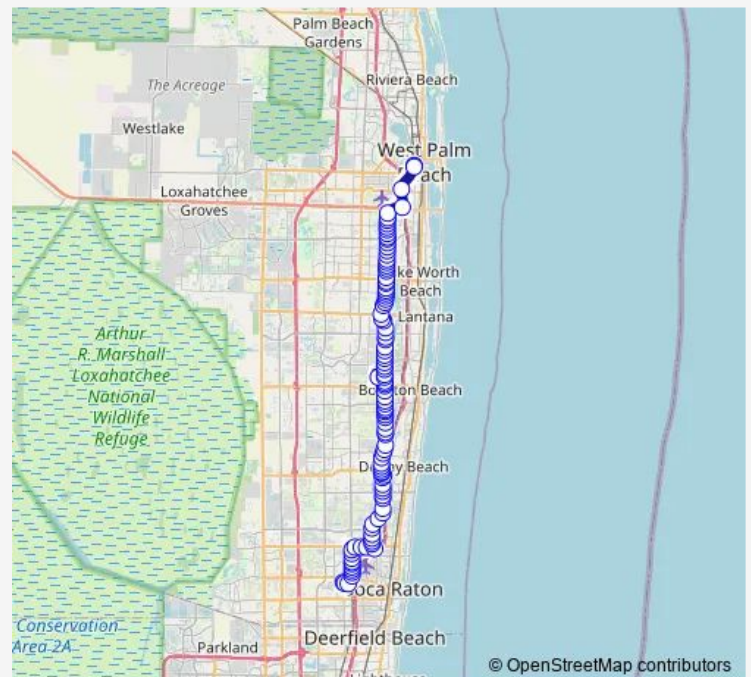

Military TRL at Spanish River Blvd

Military TRL at Yamato Rd

Yamato RD at Military Trl

Yamato RD at Bld1150

Yamato RD at T REX Ave

BCR TRS at BUS Trm

Congress AVE at Yamato Rd

Congress AVE at PK OF Commerce Blvd

Congress AVE at PK OF Commerce Dr

Congress AVE at Bld6500

Congress AVE at Bldg 6900 M Ent

Route schedule

Butts RD at TWN CTR Rd — WPB ITC at TRI Rail

Monday 05:36-21:35

Tuesday 05:36-21:35

Wednesday 05:36-21:35

Thursday 05:36-21:35

Friday 05:36-21:35

Saturday 07:14-21:20

Sunday 07:44-18:25

Route info

Direction: Butts RD at TWN CTR Rd

Stops: 106

Trip Duration: 1 hour 50 min

2 — WPB - BCR via Congress

Congress AVE at Boca Club Blvd

Congress AVE at NW 6TH Ave

Congress AV at Congress AV Connector

Congress AVE at Corporate Tech Ctr

Congress AVE at Bld2085 SE Ent

Congress AVE at OLD Germantown Rd