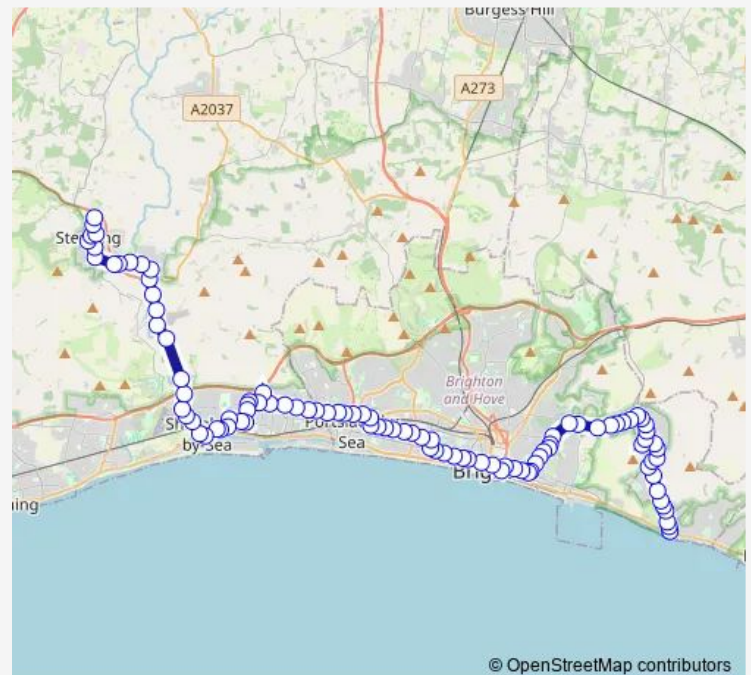

### Route schedule

Shooting Field — White Horses

Monday 05:30-23:15

Tuesday 05:30-23:15

Wednesday 05:30-23:15

Thursday 05:30-23:15

Friday 05:30-23:15

Saturday 06:22-23:15

### Route info

Direction: Shooting Field

Stops: 104

Trip Duration: 2 hour 22 min

2 — Steyning - Shoreham - Hove - Brighton - Rottingdean

North End

Swiss Cottage

High Street