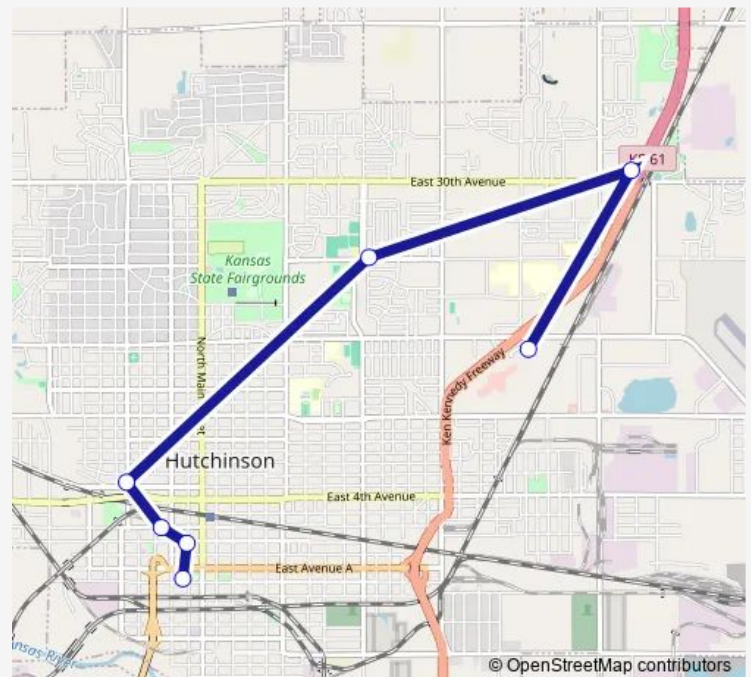

### Direction

Walmart Rcat Transfer Point — Rcat Transfer Station

7 stops

[Open route schedule](#)

Walmart Rcat Transfer Point

Prairie Star

Heartland Credit Union

Saint Francis Ministries

### Route schedule

Walmart Rcat Transfer Point — Rcat Transfer Station

Monday 08:30-16:30

Tuesday 08:30-16:30

Wednesday 08:30-16:30

Thursday 08:30-16:30

Friday 08:30-16:30

Saturday 08:30-16:30

### Route info

Direction: Walmart Rcat Transfer Point

Stops: 7

Trip Duration: 0 hour 25 min

**Direction**

Rcat Transfer Station — Walmart Rcat Transfer Point

7 stops

[Open route schedule](#)

## Route schedule

Rcat Transfer Station — Walmart Rcat Transfer Point

Monday	08:00-16:00
Tuesday	08:00-16:00
Wednesday	08:00-16:00
Thursday	08:00-16:00
Friday	08:00-16:00
Saturday	08:00-16:00
Sunday	—