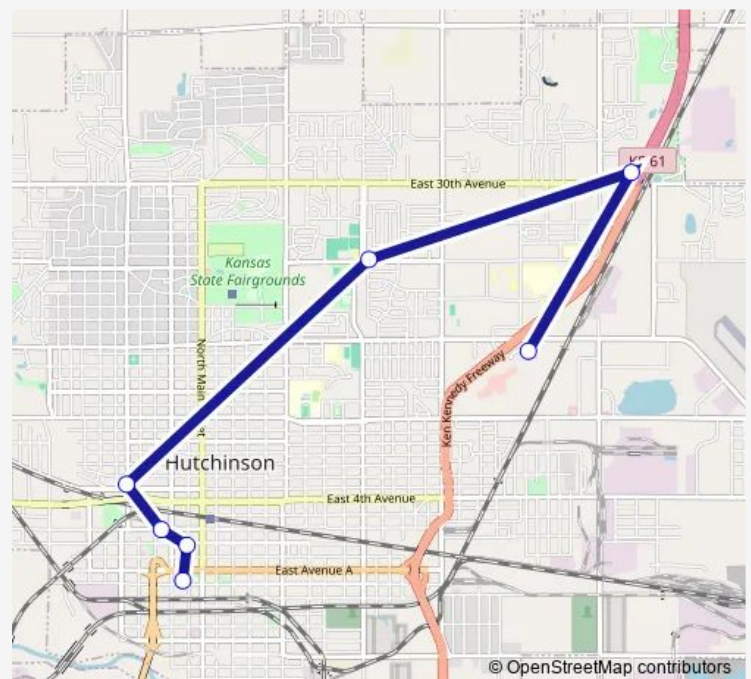

Reno County Health Department

Delos V Smith Sr Center

Rcat Transfer Station

Route schedule

Walmart Rcat Transfer Point — Rcat Transfer Station

Monday 08:30-16:30

Tuesday 08:30-16:30

Wednesday 08:30-16:30

Thursday 08:30-16:30

Friday 08:30-16:30

Saturday 08:30-16:30

Sunday —

Route info

Direction: Walmart Rcat Transfer Point

Stops: 7

Trip Duration: 0 hour 25 min

Direction

Rcat Transfer Station — Walmart Rcat Transfer Point

7 stops

[Open route schedule](#)

Rcat Transfer Station

Fox Run

Burger King

Planet Fitness

Dillons 4th Ave

Tech

Walmart Rcat Transfer Point

Route schedule

Rcat Transfer Station — Walmart Rcat Transfer Point

Monday	08:00-16:00
Tuesday	08:00-16:00
Wednesday	08:00-16:00
Thursday	08:00-16:00
Friday	08:00-16:00
Saturday	08:00-16:00
Sunday	—