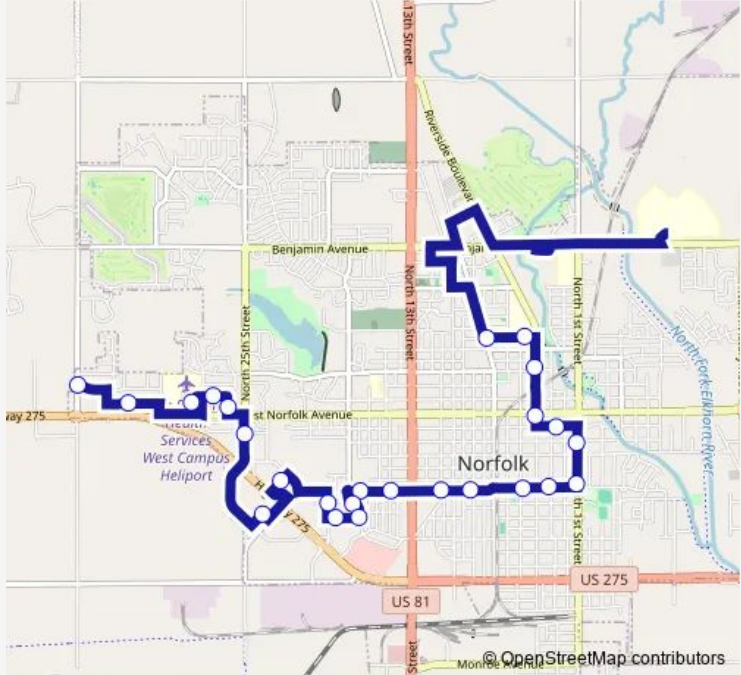

Bus 2 Route 2 - Pasewalk Avenue

[Go to website](#)

Direction
 On Walnut at Queen City Eb — On Koenigstein at 37th Wb
 25 stops
[Open route schedule](#)

- On Walnut at Queen City Eb
- On Walnut at Norfolk High School Wb
- On 4th at Prospect Sb
- On 4th at Norfolk Sb
- On Madison at 3rd Eb
- On 1st at Philip Sb
- On 1st at Pacewalk Sb
- On Pasewalk at 3rd Wb
- On Pasewalk Ave at 5th Eb
- On Pasewalk at 9th Wb
- On Pasewalk at Rebekah Manor Wb
- On 18th South of Pasewalk Nb
- On 18th at Vicki Sb
- On Vicki at 20th Wb
- On 20th South of Pasewalk Nb
- Hyvee (West) WB on Pasewalk
- On Pasewalk at 12th Wb
- On Pasewalk at 14th Wb
- Walmart
- On 25th at Westside Nb
- On 26th at Hwy 275 Nb

Route schedule
 On Walnut at Queen City Eb — On Koenigstein at 37th Wb

Monday	06:31-18:01
Tuesday	06:31-18:01
Wednesday	06:31-18:01
Thursday	06:31-18:01
Friday	06:31-18:01
Saturday	—
Sunday	—

Route info
 Direction: On Walnut at Queen City Eb
 Stops: 25
 Trip Duration: 0 hour 24 min

2 — Route 2 - Pasewalk Avenue **BusMaps**

On Westside Plaza at 27th Wb

Faith Regional Hospital Entrance

On Raasch at 34th Wb

On Koenigstein at 37th Wb

Direction

Faith Regional Hospital Entrance — On Walnut at 6th Wb

22 stops

[Open route schedule](#)

Faith Regional Hospital Entrance

On Westside Plaza at 27th Eb

On 26th at Norfolk Ave Sb

On 25th at Westside Sb

Walmart

Hyvee (West) EB on Pasewalk