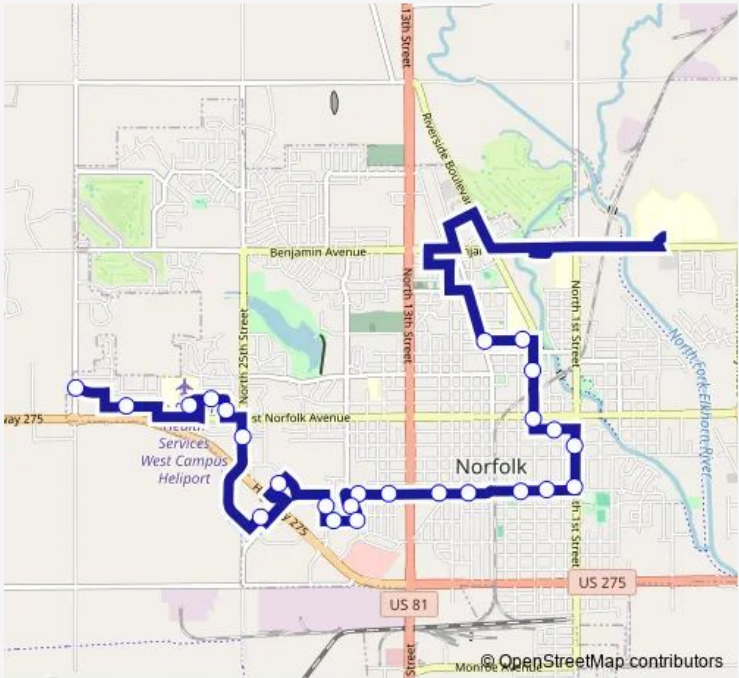

Bus 2 Route 2 - Pasewalk Avenue

[Go to website](#)

Direction
 On Walnut at Queen City Eb — On Koenigstein at 37th Wb
 25 stops
[Open route schedule](#)

- On Walnut at Queen City Eb
- On Walnut at Norfolk High School Wb
- On 4th at Prospect Sb
- On 4th at Norfolk Sb
- On Madison at 3rd Eb
- On 1st at Philip Sb
- On 1st at Pacewalk Sb
- On Pasewalk at 3rd Wb
- On Pasewalk Ave at 5th Eb
- On Pasewalk at 9th Wb
- On Pasewalk at Rebekah Manor Wb
- On 18th South of Pasewalk Sb
- On 18th at Vicki Sb
- On Vicki at 20th Wb
- On 20th South of Pasewalk Nb
- Hyvee (West) WB on Pasewalk
- On Pasewalk at 12th Wb
- On Pasewalk at 14th Wb
- Walmart
- On 25th at Westside Nb
- On 26th at Hwy 275 Nb

Route schedule
 On Walnut at Queen City Eb — On Koenigstein at 37th Wb

Monday	06:31-18:01
Tuesday	06:31-18:01
Wednesday	06:31-18:01
Thursday	06:31-18:01
Friday	06:31-18:01
Saturday	—
Sunday	—

Route info
 Direction: On Walnut at Queen City Eb
 Stops: 25
 Trip Duration: 0 hour 24 min

2 — Route 2 - Pasewalk Avenue **BusMaps**

On Westside Plaza at 27th Wb

Faith Regional Hospital Entrance

On Raasch at 34th Wb

On Koenigstein at 37th Wb

Direction

Faith Regional Hospital Entrance — On Walnut at 6th Wb

22 stops

[Open route schedule](#)

Faith Regional Hospital Entrance

On Westside Plaza at 27th Eb

On 26th at Norfolk Ave Sb

On 25th at Westside Sb

Walmart

Hyvee (West) EB on Pasewalk