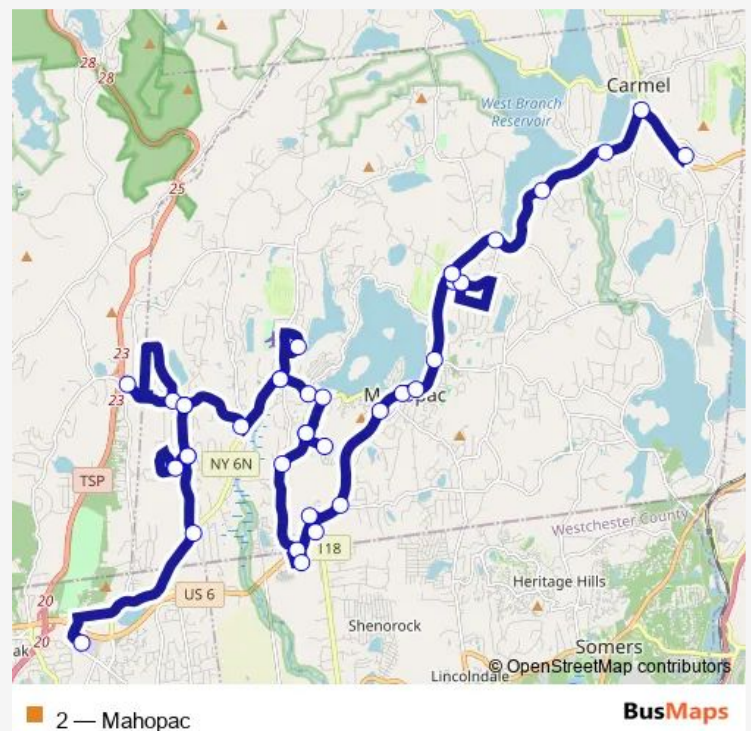

Putnam Plaza (outbound) — Jefferson Valley Mall/Sears - outbound

Monday 06:00-18:00

Tuesday 06:00-18:00

Wednesday 06:00-18:00

Thursday 06:00-18:00

Friday 06:00-18:00

Saturday 08:00-16:00

Sunday —

Route info

Direction: Putnam Plaza (outbound)

Stops: 36

Trip Duration: 1 hour 0 min

Rte. 6N & Baldwin Place Rd. -outbound

Rte. 6N & West Lake Blvd. - outbound

Rte. 6N & Hill St. - outbound

O/C Lakeside Rd. & Overlook Ln. - outbound

O/C Vineland Rd. & Wayacross Rd. - outbound

Archer Rd. & Wayacross Rd. - outbound

Archer Rd. & Rte. 6N - outbound

Jefferson Valley Mall/Sears - outbound

Direction

Jefferson Valley Mall/Sears - inbound — Putnam Plaza (inbound)

37 stops

[Open route schedule](#)

Jefferson Valley Mall/Sears - inbound

Archer Rd. & Rte. 6N - inbound

Archer Rd. & Wayacross Rd. - inbound

O/C Vineland Rd. & Wayacross Rd. - outbound

Archer Rd. & Wayacross Rd. - inbound