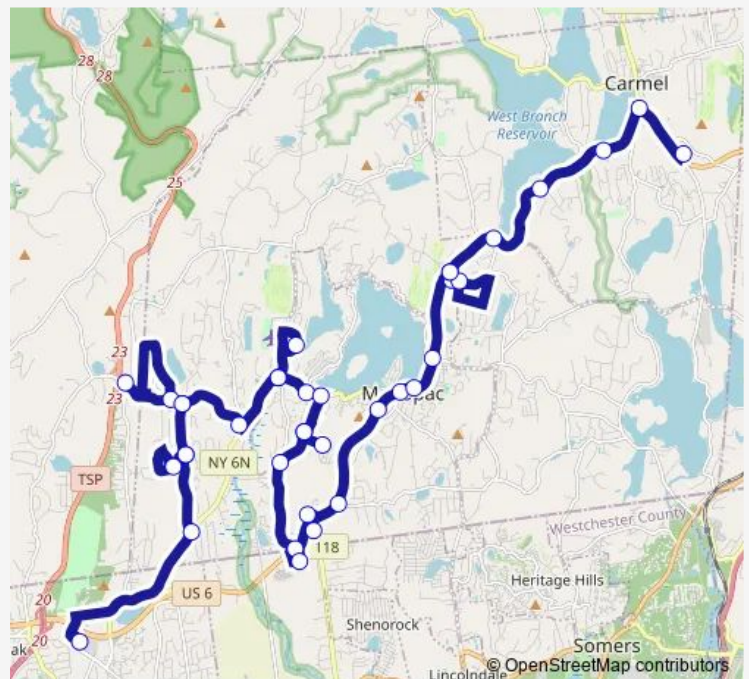

Putnam Plaza — Jefferson Valley Mall/Sears - outbound

Monday 06:00-18:00

Tuesday 06:00-18:00

Wednesday 06:00-18:00

Thursday 06:00-18:00

Friday 06:00-18:00

Saturday 08:00-16:00

Sunday —

**Route info**

Direction: Putnam Plaza

Stops: 36

Trip Duration: 1 hour 0 min

2 — Mahopac

Rte. 6N & Baldwin Place Rd. -outbound

Rte. 6N & West Lake Blvd. - outbound

Rte. 6N & Hill St. - outbound

Archer Rd. & Wayacross Rd. - outbound

O/C Vineland Rd. & Wayacross Rd. - outbound

Archer Rd. & Wayacross Rd. - outbound

Archer Rd. & Rte. 6N - outbound

Jefferson Valley Mall/Sears - outbound

## Route info

Direction: Jefferson Valley Mall/Sears - inbound

Stops: 37

Trip Duration: 1 hour 0 min

Rte. 6 & Rte. 6N - inbound

Rte. 6 & Mt. Hope Rd (Mahopac Library) - inbound

Temple Beth Shalom Lot - inbound