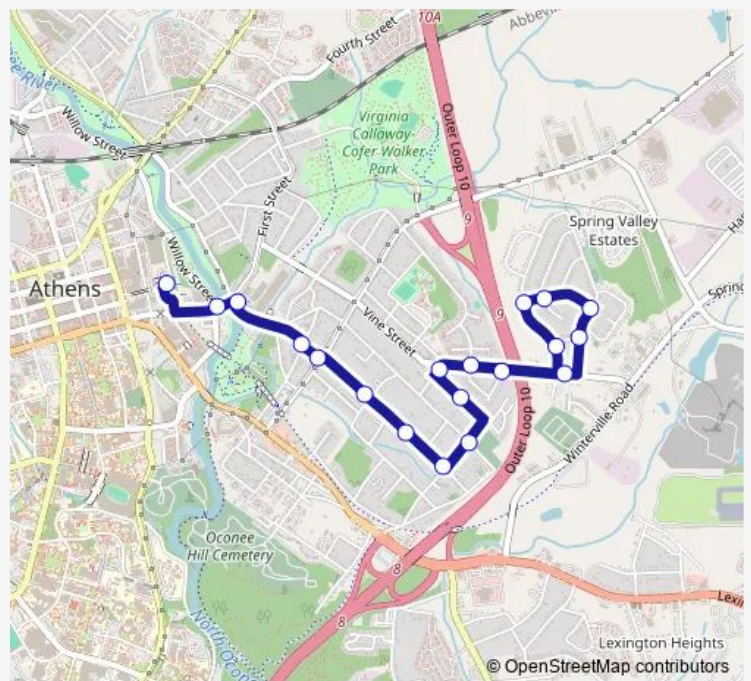

Vine and Gressom Ob

Nellie B and Cone Dr Ob

Martin Cir at Luther Ln Ob

Martin Cir and Cook Dr Ob

Cook Dr at Cook Cir Ob

Cook and Washington Ob

Washington Dr at Luther Ln Ib

Nellie B Ave at Martin Cir Ib

Nellie B and Cone Drive Ib

Route schedule

Multimodal Transportation Center — Nellie B and Cone Drive Ib

Monday	06:15-20:45
Tuesday	06:15-20:45
Wednesday	06:15-20:45
Thursday	06:15-21:15
Friday	06:15-21:15
Saturday	07:17-21:15
Sunday	07:17-21:15

Route info

Direction: Multimodal Transportation Center

Stops: 19

Trip Duration: 0 hour 14 min

2 — East Athens

Direction

Nellie B and Cone Drive Ib — Multimodal Transportation Center

14 stops

[Open route schedule](#)

Nellie B and Cone Drive Ib

Cone Dr and Zebulon Ib

Carver and Zatella Ln Ib

E Carver and Macedonia Ib

Health Center Ib

Mckinley Dr at E Carver Dr Ib

E Carver and Peter St Ib