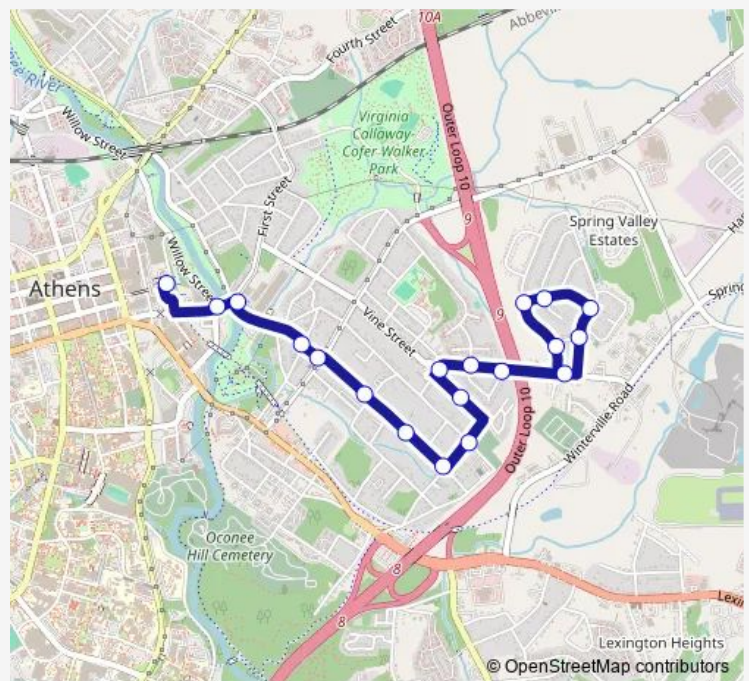

Vine and Gressom Ob

Nellie B and Cone Dr Ob

Martin Cir at Luther Ln Ob

Martin Cir and Cook Dr Ob

Cook Dr at Cook Cir Ob

Cook and Washington Ob

Washington Dr at Luther Ln Ib

Nellie B Ave at Martin Cir Ib

Saturday 07:17-21:15

Sunday 07:17-21:15

Route info

Direction: Multimodal Transportation Center

Stops: 19

Trip Duration: 0 hour 14 min

2 — East Athens

Direction

Nellie B and Cone Drive Ib — Multimodal Transportation Center

14 stops

[Open route schedule](#)

Nellie B and Cone Drive Ib

Cone Dr and Zebulon Ib

Carver and Zatella Ln Ib

E Carver and Macedonia Ib

Health Center Ib

Saturday 07:29-21:29

Sunday 07:29-21:29

Route info

Direction: Nellie B and Cone Drive Ib

Stops: 14

Trip Duration: 0 hour 13 min

2 Bus time schedules and route maps are available in an offline PDF at busmaps.com. Use the busmaps.com website to see live bus times, train schedule or subway schedule, and step-by-step directions for all public transit in Athens