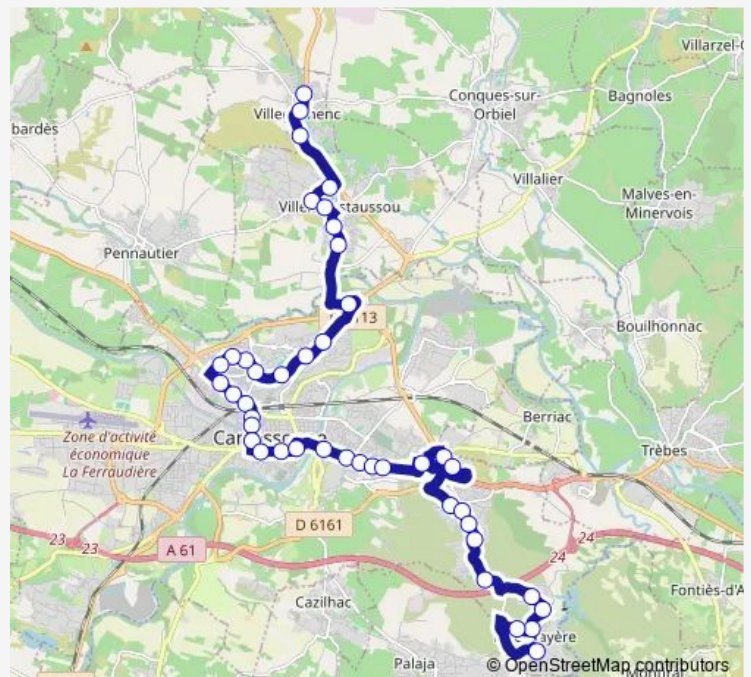

### Route schedule

Coumbelo Villegailhenc — Residences DU Lac

Monday 06:50-18:58

Tuesday 06:50-18:58

Wednesday 06:50-18:58

Thursday 06:50-18:58

Friday 06:50-18:58

Saturday 06:50-19:30

### Route info

Direction: Coumbelo Villegailhenc

Stops: 43

Trip Duration: 1 hour 14 min

2 — ZA Pont Rouge - CC Rocardest

Bunau Varilla

Barbes

LES Jacobins