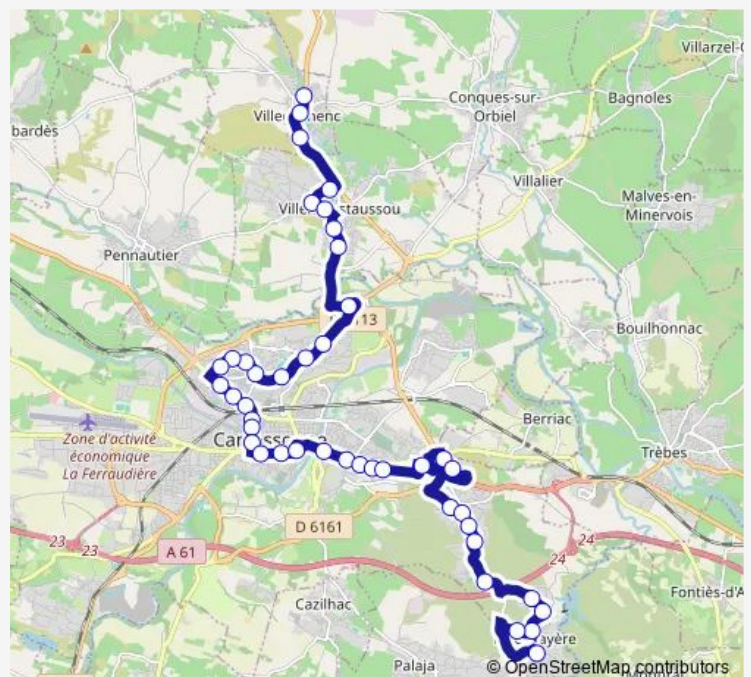

### Route schedule

Coumbelo Villegailhenc — Residences DU Lac

Monday 06:50-18:58

Tuesday 06:50-18:58

Wednesday 06:50-18:58

Thursday 06:50-18:58

Friday 06:50-18:58

Saturday 06:50-19:30

### Route info

Direction: Coumbelo Villegailhenc

Stops: 43

Trip Duration: 1 hour 15 min

2 — ZA Pont Rouge - CC Rocadest

BusMaps

Bunau Varilla

Barbes