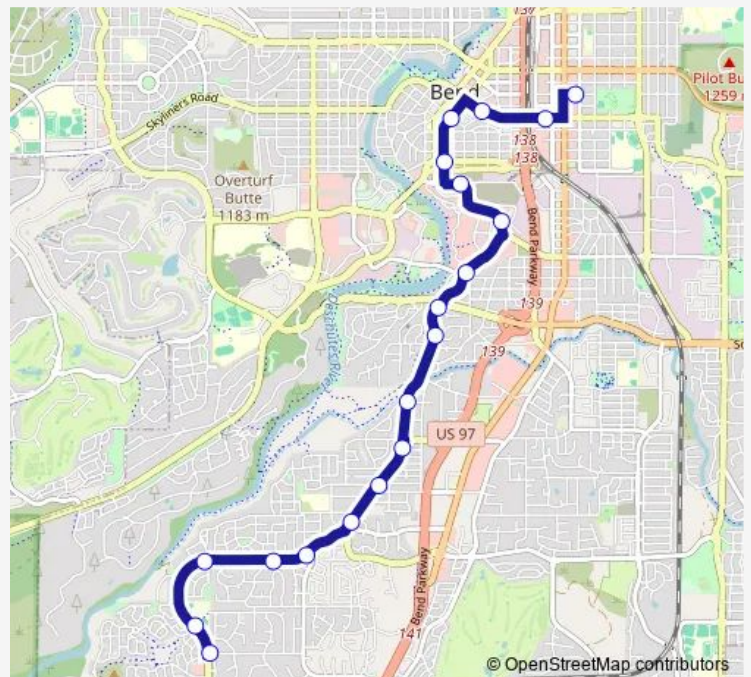

**Bus 2 Brookwood**

[Go to website](#)

**Direction**

Poplar Street @ Brookwood Boulevard (N) — Hawthorne Station

19 stops

[Open route schedule](#)

- Poplar Street @ Brookwood Boulevard (N)
- Brookwood Boulevard @ River Rim Drive (E)
- Brookwood Boulevard @ Hollygrape Street (S)
- Brookwood Boulevard @ Montrose Pass Street (S)
- Brookwood Boulevard @ Lodgepole Drive (S)
- Brookwood Boulevard @ Pinebrook Boulevard (E)
- Brookwood Boulevard @ Copper Canyon Way (E)
- Brookwood Boulevard @ Powers Road (E)
- Brookwood Boulevard @ Rock Bluff Lane (E)
- Brookwood Boulevard @ Hillwood Court (E)
- Brookwood Boulevard @ Reed Market Road (E)
- Bond Street @ Powerhouse Drive (E)
- Bond Street @ Scalehouse Loop (E)
- Bond Street @ Industrial Way (E)
- Bond Street @ Colorado Avenue (E)
- Bond Street @ Kansas Avenue (E)
- Franklin Avenue @ Lava Road (S)
- Franklin Avenue @ 2nd Street (S)
- Hawthorne Station

**Route schedule**

Poplar Street @ Brookwood Boulevard (N) — Hawthorne Station

Monday	07:48-17:33
Tuesday	07:48-17:33
Wednesday	07:48-17:33
Thursday	07:48-17:33
Friday	07:48-17:33
Saturday	07:42-16:42
Sunday	—

**Route info**

Direction: Poplar Street @ Brookwood Boulevard (N)

Stops: 19

Trip Duration: 0 hour 13 min

2 — Brookwood

## Direction

Hawthorne Station — Poplar Street @ Brookwood Boulevard (N)

19 stops

[Open route schedule](#)

Hawthorne Station

Franklin Avenue @ 2nd Street (N)

Franklin Avenue @ Lava Road (N)

Wall Street @ Downtown Library (W)