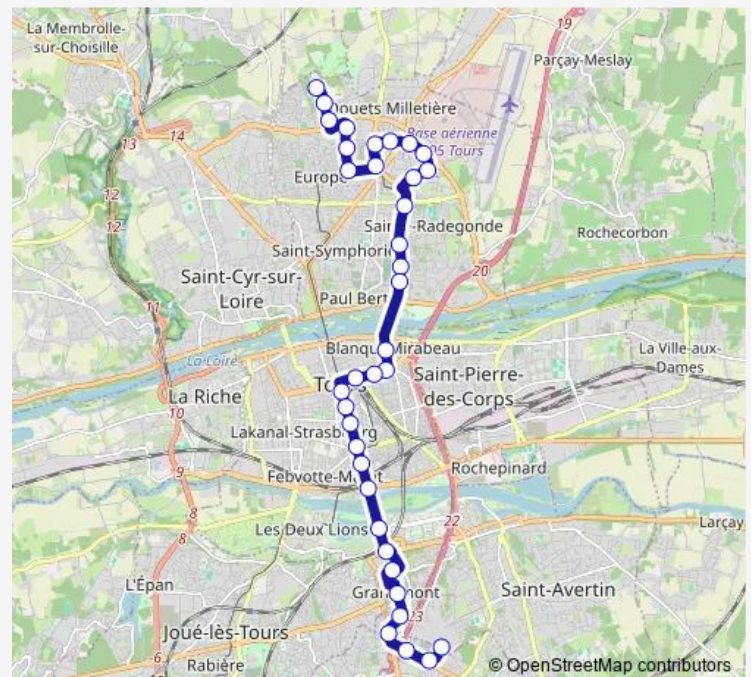

Direction

CHU Trousseau — Les Douets

37 stops

[Open route schedule](#)

CHU Trousseau

Dujardin

P+R Sagerie

Parc Sud

Passerelle

Route schedule

CHU Trousseau — Les Douets

Monday 05:00-23:35

Tuesday 05:00-23:30

Wednesday 05:00-23:30

Thursday 05:00-23:35

Friday 05:00-23:30

Saturday 05:00-23:45

Sunday 05:59-23:35

Route info

Direction: CHU Trousseau

Stops: 37

Trip Duration: 0 hour 54 min

IUT

Chopin

Thursday 07:30-23:35

Friday 07:30-00:30⁺¹

Saturday 21:36-23:36

Sunday 21:32-23:35

Route info

Direction: Les Douets

Stops: 38

Trip Duration: 0 hour 58 min