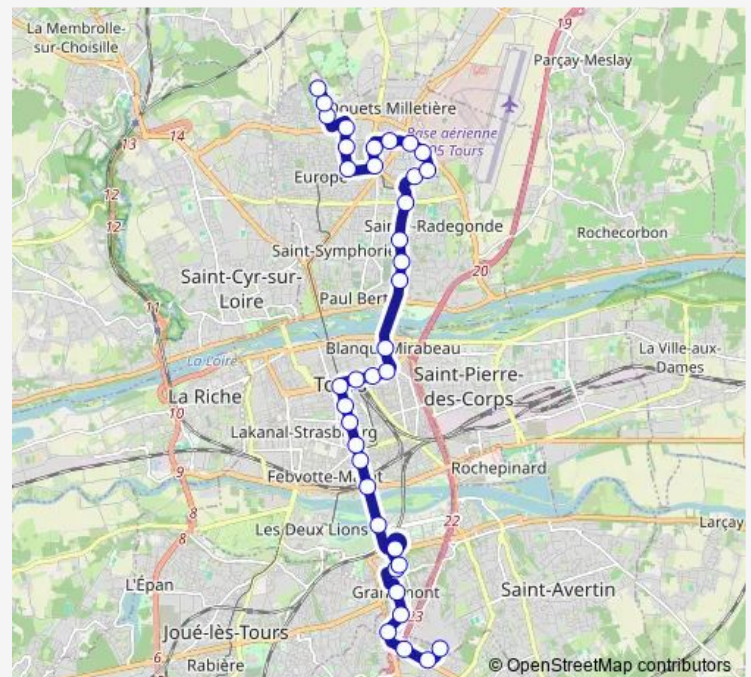

Direction

CHU Trousseau — Les Douets

37 stops

[Open route schedule](#)

CHU Trousseau

Dujardin

P+R Sagerie

Parc Sud

Passerelle

Route schedule

CHU Trousseau — Les Douets

Monday 05:00-23:35

Tuesday 05:00-23:30

Wednesday 05:00-23:30

Thursday 05:00-23:35

Friday 05:00-23:30

Saturday 05:00-23:45

Sunday 05:59-23:35

Route info

Direction: CHU Trousseau

Stops: 37

Trip Duration: 0 hour 56 min

Iut

Chopin

Thursday 07:30-23:35

Friday 07:30-00:30⁺¹

Saturday 21:36-23:36

Sunday 21:32-23:35

Route info

Direction: Les Douets

Stops: 38

Trip Duration: 0 hour 58 min