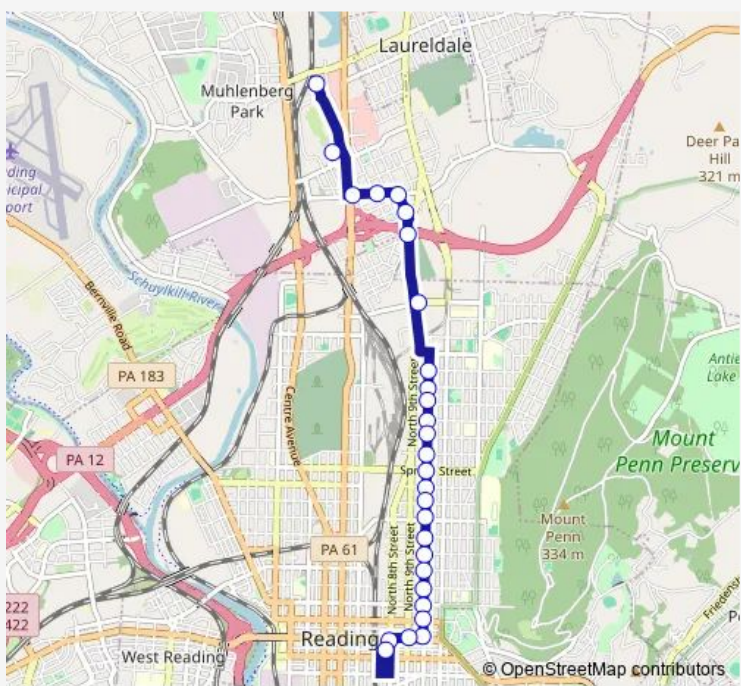

**Bus 2 Fairgrounds Sq. Market**

[Go to website](#)

**Direction**  
 Fairgrounds Market-Sb — Barta Transportation Center  
 28 stops  
[Open route schedule](#)

- Fairgrounds Market-Sb
- Boscov's North At Fairgrounds Mall
- 5th St. & Madison Ave.
- Madison Ave. & Raymond St. Farside Eb
- Madison Ave. & Jefferson St. Farside Sb
- Jefferson St. & Park Ave. Nearside Sb
- Kutztown Rd. & Delta Ave. Nearside Sb
- Kutztown Rd. & Rockland St. Farside Eb
- 10th St. & Union St. Farside Sb
- 10th St. & Amity St. Farside Sb
- 10th St. & Pike St. Nearside Sb
- 10th St. & Perry St. Farside Sb
- 10th St. & Marion St. Nearside Sb
- 10th St. & Robeson St. Farside Sb
- 10th St. & Spring St. Farside Sb
- 10th St. & Windsor St. Farside Sb
- 10th St. & Douglass St. Nearside Sb
- 10th St. & Oley St. Nearside Sb
- 10th St. & Greenwich St. Farside Sb
- 10th St. & Green St. Farside Sb
- 10th St. & Buttonwood St. Farside Sb

Route schedule  
 Fairgrounds Market-Sb — Barta Transportation Center

Monday	—
Tuesday	—
Wednesday	—
Thursday	—
Friday	10:55-13:55
Saturday	10:55-13:55
Sunday	—

Route info  
 Direction: Fairgrounds Market-Sb  
 Stops: 28  
 Trip Duration: 0 hour 35 min

2 — Fairgrounds Sq. Market **BusMaps**

10th St. & Elm St. Farside Sb

10th St. & Walnut St. Farside Sb

10th St. & Washington St. Nearside Sb

10th St. & Penn St. Nearside Sb

9th St. & Penn St. Nearside Wb

8th St. & Penn St. Farside Sb

## Route info

Direction: Barta Transportation Center

Stops: 31

Trip Duration: 0 hour 25 min

5th St. & George St. Farside-Nb

5th St. & Pennplaza Entrance-Farside-Nb

5th St. Hwy At Bojangles Nearside Nb

5th St. Hwy At Plaza 222 Farside Nb