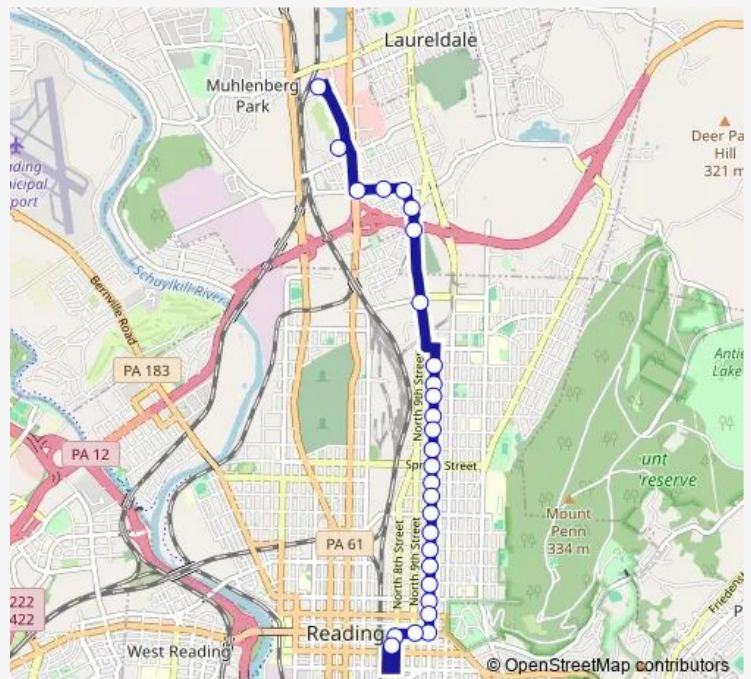

Bus 2 Fairgrounds Sq. Market

[Go to website](#)

Direction
 Barta Transportation Center — Fairgrounds Market-Sb
 31 stops
[Open route schedule](#)

- Barta Transportation Center
- 9th St. & Penn St. Farside-Nb
- 9th St. & Washington St. Farside-Nb
- 9th St. & Walnut St. Nearside-Nb
- 9th St. & Elm St. Farside-Nb
- 9th St. & Buttonwood St. Farside-Nb
- 9th St. & Green St. Farside-Nb
- 9th St. & Greenwich St. Farside-Nb
- 9th St. & Oley St. Farside-Nb
- 9th St. & Douglass St. Farside-Nb
- 9th St. & Windsor St. Farside-Nb
- 9th St. & Spring St. Farside-Nb
- 9th St. & Robeson St. Farside-Nb
- 9th St. & Marion St. Farside-Nb
- 9th St. & Perry St. Farside-Nb
- 9th St. & Pike St. Farside-Nb
- 9th St. & Amity St. Farside-Nb
- 9th St. & Union St. Farside-Nb
- Kutztown Rd. & Rockland St. Farside-Nb
- Jefferson St. & Park Ave. Mid Block-Nb
- Jefferson St. & Madison Ave. Nearside-Nb

Route schedule
 Barta Transportation Center — Fairgrounds Market-Sb

Monday	—
Tuesday	—
Wednesday	—
Thursday	—
Friday	10:30-13:30
Saturday	10:30-13:30
Sunday	—

Route info
 Direction: Barta Transportation Center
 Stops: 31
 Trip Duration: 0 hour 25 min

2 — Fairgrounds Sq. Market

Madison Ave. & Centre St. Farside-Wb

Madison Ave. & Raymond St. Nearside-Wb

Madison Ave. & Fairview St. Nearside-Wb

5th St. & Madison Ave. Farside Nb

5th St. & George St. Farside-Nb

Saturday 10:55-13:55

Sunday —

Route info

Direction: Fairgrounds Market-Sb

Stops: 28

Trip Duration: 0 hour 35 min

9th St. & Penn St. Nearside Wb

8th St. & Penn St. Farside Sb