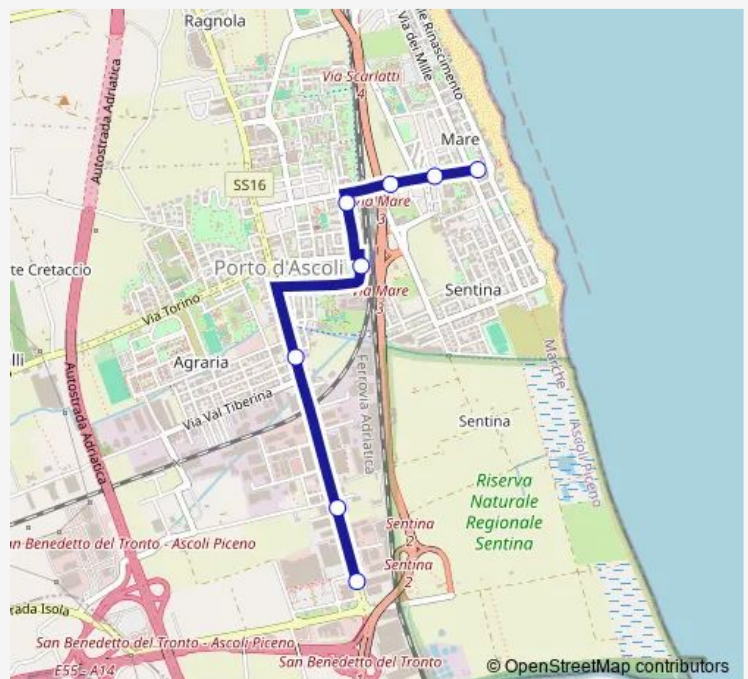

Bus 2 Portogrande-Ss16-VIA Esino-Porto D'Ascoli FS-Rotonda Porto D'Ascoli

[Go to website](#)

Direction

S. Benedetto DEL TR. - Centro Comm. Port — V.Mare Rotonda

8 stops

[Open route schedule](#)

S. Benedetto DEL TR. - Centro Comm. Port

S. Benedetto DEL TR. - Hotel Bovara

Pellicceria (VIA Piave)

Stazione DI Porto D'Ascoli

V.Toti-BAR Florentia

Porto D'Ascoli - VIA Mare

VIA Mare Farmacia

V.Mare Rotonda

Route schedule

S. Benedetto DEL TR. - Centro Comm. Port — V.Mare Rotonda

Monday	20:15
Tuesday	20:15
Wednesday	20:15
Thursday	20:15
Friday	20:15
Saturday	20:15
Sunday	20:15

Route info

Direction: S. Benedetto DEL TR. - Centro Comm. Port

Stops: 8

Trip Duration: 0 hour 5 min

2 Bus time schedules and route maps are available in an offline PDF at busmaps.com. Use the busmaps.com website to see live bus times, train schedule or subway schedule, and step-by-step directions for all public transit in Martinsicuro