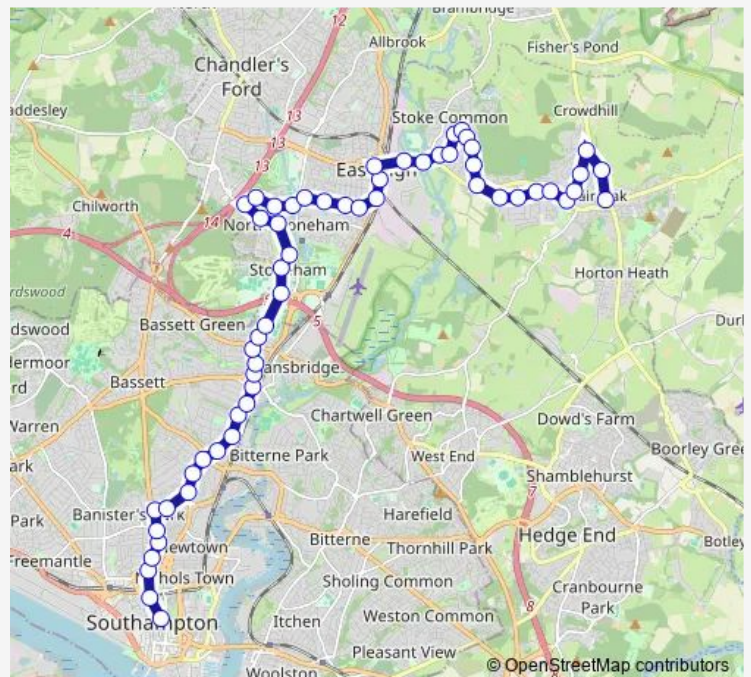

### Direction

Bargate — The Square

57 stops

[Open route schedule](#)

- Bargate
- Above Bar
- Cenotaph
- Giddy Bridge
- Law Courts
- Archers Road
- Stag Gates
- Cedar Road
- Spring Crescent
- Waitrose
- Portswood Broadway
- Sainsbury
- Bowden Lane
- Sirdar Road
- Mayfield Road
- Woodmill Lane
- Mcdonalds
- Market Buildings
- Bassett Green Road
- Greenways
- BTC Sports Ground

### Route schedule

Bargate — The Square

Monday	00:20-23:50
Tuesday	00:20-23:50
Wednesday	00:20-23:50
Thursday	00:20-23:50
Friday	00:20-23:50
Saturday	00:20-23:50
Sunday	07:20-23:45

### Route info

Direction: Bargate

Stops: 57

Trip Duration: 1 hour 9 min

2 — Southampton - Eastleigh - Fair Oak

Trojans Sports Club

St Nicolas Church

Concorde Club

Colchester Avenue

Drake Road

West Drive

Hamilton Road

The River Inn

Recreation Ground

Dutton Lane

Bus Station