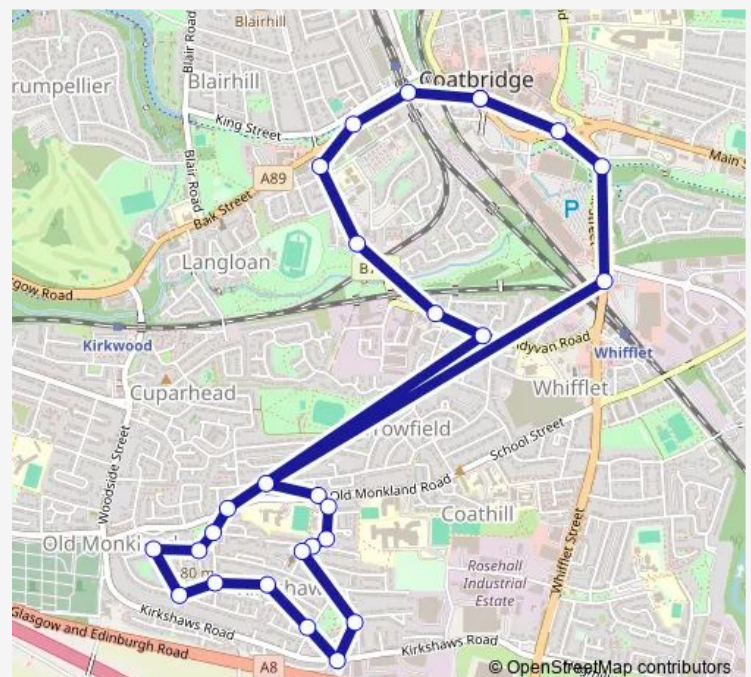

### Direction

Bus Stance — Bus Stance

27 stops

[Open route schedule](#)

Bus Stance

Coatbridge Jobcentre

Coatbank Way

Caldeen Road

Daldowie Street

Scarhill Street

Daldowie Street

Fullarton Street

Fullarton Street

Windsor Street

St James Way

Kirkshaws Primary School

### Route schedule

Bus Stance — Bus Stance

Monday 07:57-16:43

Tuesday 07:57-16:43

Wednesday 07:57-16:43

Thursday 07:57-16:43

Friday 07:57-16:43

Saturday 08:13-16:13

### Route info

Direction: Bus Stance

Stops: 27

Trip Duration: 0 hour 29 min

Barrowfield Street

Social Club

Bank Street

Leisure Centre