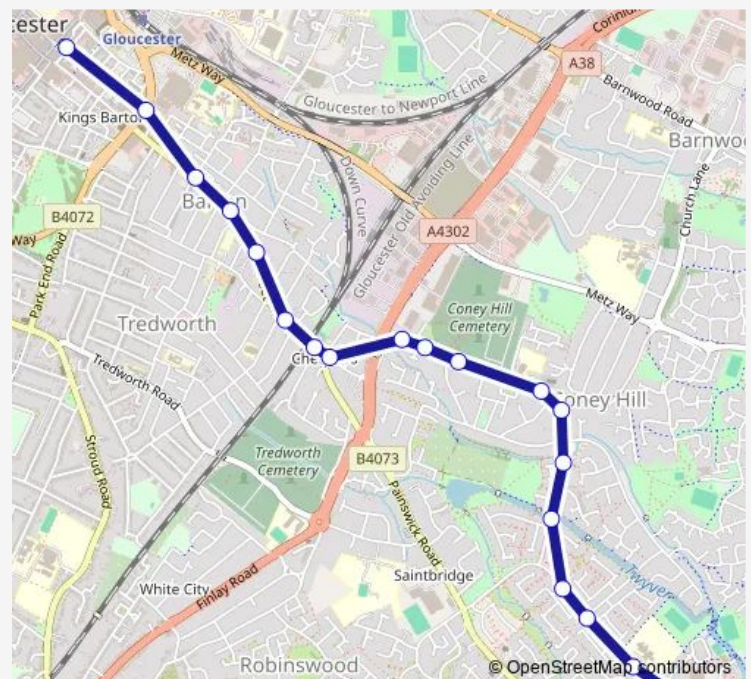

### Route schedule

Morrisons — Clarence Street Set Down

Monday 05:57-22:44

Tuesday 05:57-22:44

Wednesday 05:57-22:44

Thursday 05:57-22:44

Friday 05:57-21:39

Saturday 06:57-21:39

### Route info

Direction: Morrisons

Stops: 37

Trip Duration: 0 hour 31 min

2 — Gloucester - Upton St Leonards

Fieldfare

Stonechat Avenue

Redpoll Way

## Route info

Direction: Clarence Street

Stops: 19

Trip Duration: 0 hour 17 min

**Direction**

Morrison's — Clarence Street Set Down

38 stops

[Open route schedule](#)