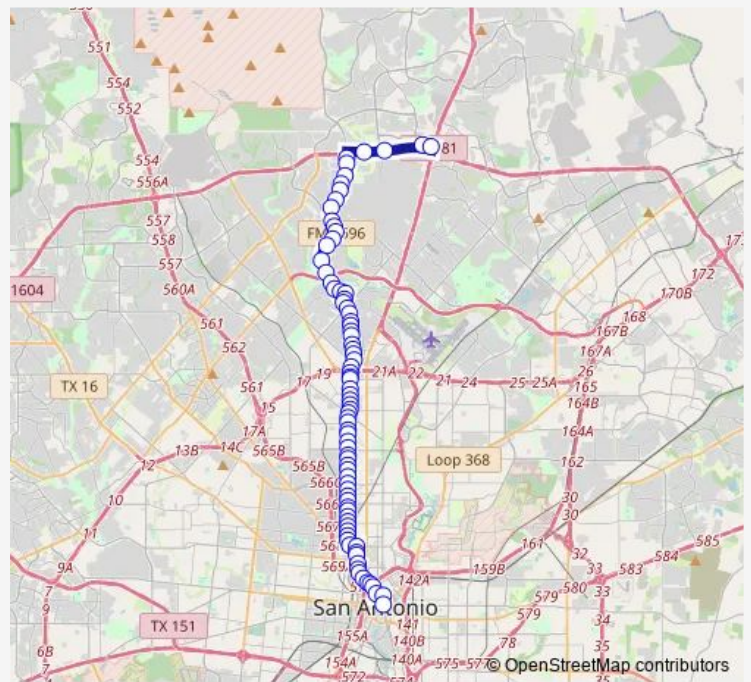

Bus 2 Blanco Frequent

[Go to website](#)

Direction
 Walmart & 281 North — ST. Mary'S & Commerce
 81 stops
[Open route schedule](#)

- Walmart & 281 North
- Walmart Exit TO HWY 281 S Access Rd
- 1604 W Access Rd btwn Tuscany Stone & Stone Oak Pkwy
- 1604 W Access RD. AT Alzafar Shrine
- Blanco Between Loop 1604 & Blanco Bluffs
- Blanco & Blanco Bluffs
- Blanco & Golden Bear
- Blanco & Blanco Woods
- Blanco & Brookstone
- Blanco Opposite Mission Ridge
- Blanco & Deer Crest
- Blanco & Bitters
- Blanco & Bitters
- Blanco Between Bitters & OLD Bitter
- Blanco & Cadillac Dr.
- Blanco & Churchill Estates Blvd.
- Blanco & Longfield
- Blanco & Wurzbach Pkwy
- Blanco & Vista View
- Blanco & Foxtail Lane
- SIR Winston & Blanco

Route schedule

Walmart & 281 North — ST. Mary'S & Commerce

Monday	03:57-21:43
Tuesday	03:57-21:43
Wednesday	03:57-21:43
Thursday	03:57-21:43
Friday	03:57-21:43
Saturday	04:49-21:29
Sunday	04:34-21:30

Route info

Direction: Walmart & 281 North
 Stops: 81
 Trip Duration: 0 hour 54 min

■ 2 — Blanco Frequent

SIR Winston & Parliament

Parliament BTW SIR Winston & Blanco

Blanco Btwn Parliment & West Ave

Blanco & West Ave

Blanco btwn Northcrest & Lockhill-Selma

Blanco & Loop 410

Blanco between Loop 410 & Rector

Blanco opposite Rector

Blanco between Rector & Thames

Blanco & CAS-Hills

Blanco & Atwater

Blanco & Riviera