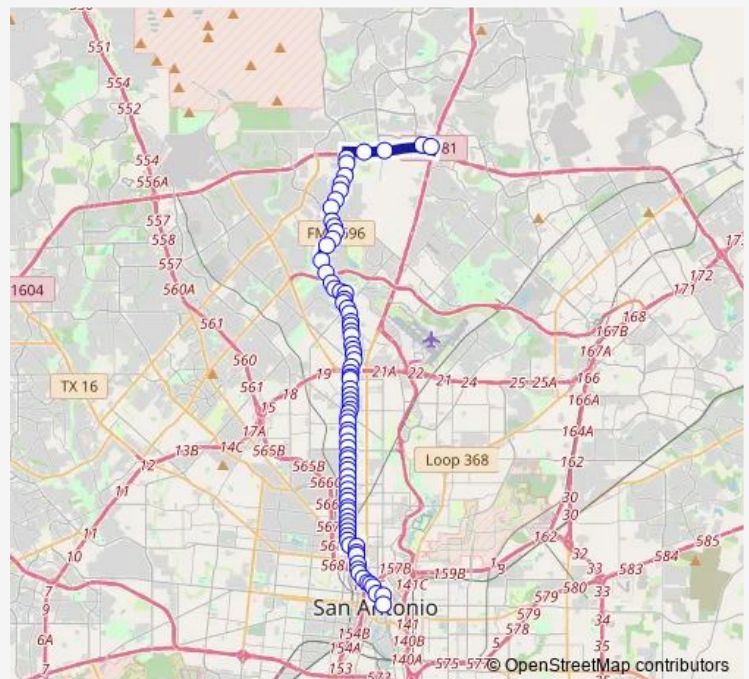

BLANCO & FOXTAIL LANE

SIR WINSTON & BLANCO

Route schedule

WALMART & 281 NORTH — ST. Mary'S & Commerce

Monday	03:57-21:43
Tuesday	03:57-21:43
Wednesday	03:57-21:43
Thursday	03:57-21:43
Friday	03:57-21:43
Saturday	04:49-21:29
Sunday	04:34-21:30

Route info

Direction: WALMART & 281 NORTH

Stops: 81

Trip Duration: 0 hour 54 min

2 — Blanco Frequent

SIR WINSTON & PARLIAMENT

PARLIAMENT BTW SIR WINSTON & BLANCO

BLANCO BTWN PARLIMENT & WEST AVE