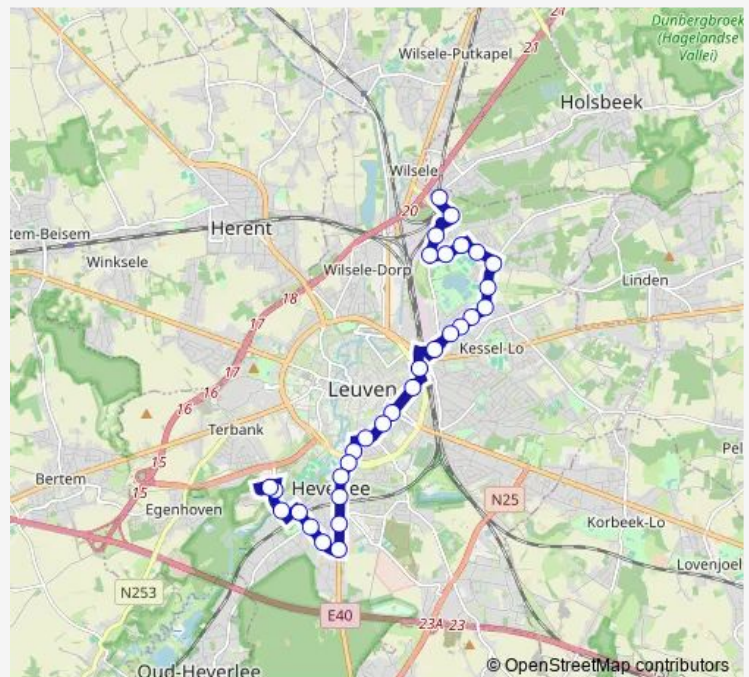

Kessel-Lo Kerkstraat

Kessel-Lo Van Rodestraat

Kessel-Lo L.Ruelensstraat

Route schedule

Heverlee Campus Arenberg — Kessel-Lo Hulsberg

Monday 05:53-23:24

Tuesday 05:53-23:24

Wednesday 08:04-23:04

Thursday 05:53-23:24

Friday 05:53-23:24

Saturday 07:34-22:34

Sunday 08:04-23:04

Route info

Direction: Heverlee Campus Arenberg

Stops: 31

Trip Duration: 0 hour 37 min

2 — Kessel-Lo - Heverlee

Kessel-Lo Gemeenteplein

Kessel-Lo Prov. Recreatiecentr.

Kessel-Lo Pie De Nijper

Kessel-Lo Genadedal

Kessel-Lo Domeinstraat

Kessel-Lo Sparrenboslaan

Kessel-Lo Kesselbergplein

Kessel-Lo Kesselsteinplein

Kessel-Lo Kesseldallaan

Kessel-Lo Hulsberg

Direction

Heverlee Campus Arenberg — Leuven Station perron 7

17 stops

[Open route schedule](#)

Heverlee Campus Arenberg