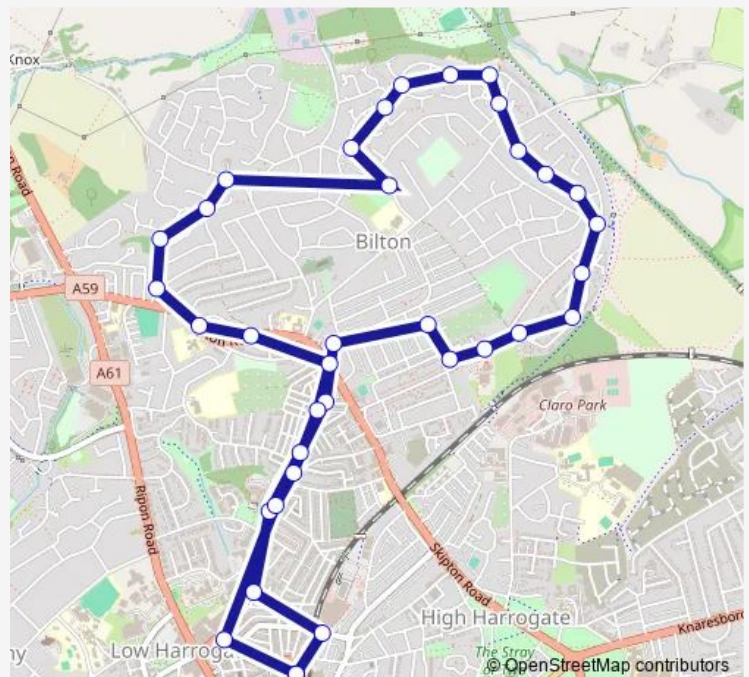

Coleridge Drive

### Route schedule

Bus Stn Stand 4 — Bus Stn Stand 4

Monday 06:10-22:45

Tuesday 06:10-22:45

Wednesday 06:10-22:45

Thursday 06:10-22:45

Friday 06:10-22:45

Saturday 07:10-22:45

### Route info

Direction: Bus Stn Stand 4

Stops: 36

Trip Duration: 0 hour 27 min

■ 2 — Harrogate - Bilton Circle

BusMaps

Marvell Rise

Hall Lane Corner