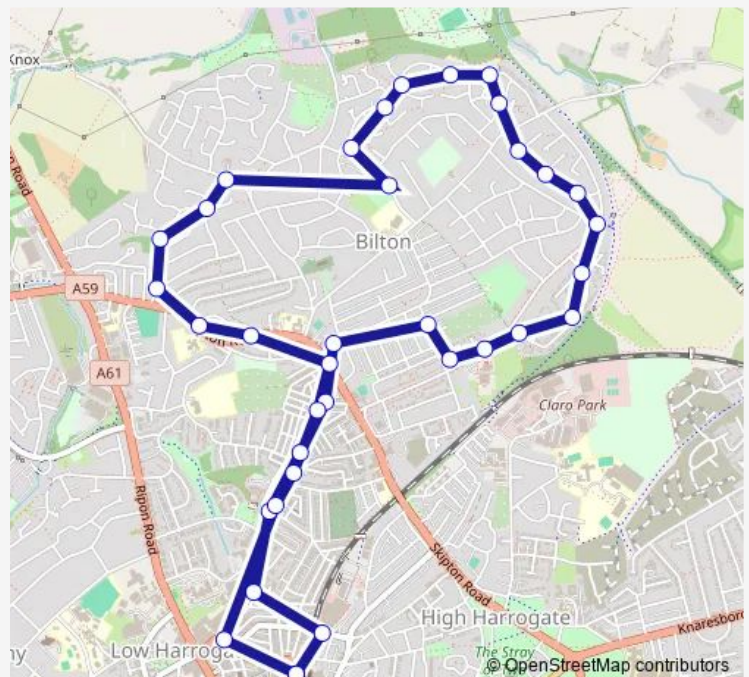

Coleridge Drive

### Route schedule

Bus Stn Stand 4 — Bus Stn Stand 4

Monday 06:10-22:45

Tuesday 06:10-22:45

Wednesday 06:10-22:45

Thursday 06:10-22:45

Friday 06:10-22:45

Saturday 07:10-22:45

### Route info

Direction: Bus Stn Stand 4

Stops: 36

Trip Duration: 0 hour 37 min

■ 2 — Harrogate - Bilton Circle

BusMaps

Marvell Rise

Hall Lane Corner