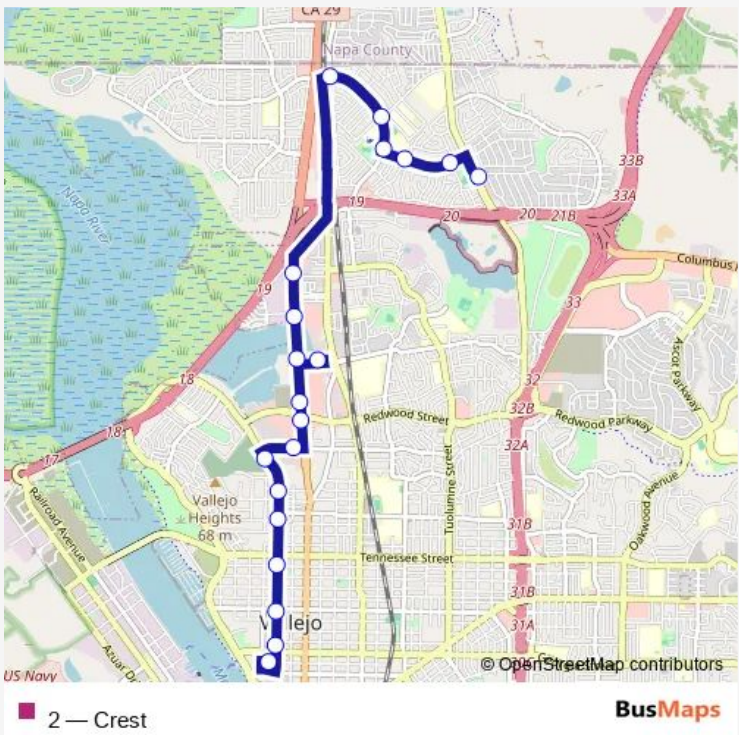

## Bus 2 Crest

[Go to website](#)

**Direction**  
 Gateway Dr & Fairgrounds Dr — Vallejo Transit Center (VTC West)  
 20 stops  
[Open route schedule](#)

- Gateway Dr & Fairgrounds Dr
- Whitney Ave & De Paul Dr
- Whitney Ave & Olympic Dr
- Mini Dr & Whitney Ave
- Mini Dr & Corcoran Ave
- Mini Dr & Broadway St
- Sonoma Blvd & Hwy 37
- Sonoma Blvd & Yolano Dr
- Sonoma Blvd & Sereno Dr (Smart & Final)
- Sereno Transit Center (STC B)
- Sonoma Blvd & Redwood St
- Sonoma Blvd & Redwood St (Vallejo Plaza)
- Valle Vista Ave & Sonoma Blvd
- Sacramento St & Valle Vista Ave
- Sacramento St & Denio St
- Sacramento St & Hichborn St
- Sacramento St & Alabama St
- Sacramento St & Florida Saint Vincent
- Sacramento St & Virginia St
- Vallejo Transit Center (VTC West)

Route schedule  
 Gateway Dr & Fairgrounds Dr — Vallejo Transit Center (VTC West)

Monday	07:30-21:35
Tuesday	07:30-21:35
Wednesday	07:30-21:35
Thursday	07:30-21:35
Friday	07:30-21:35
Saturday	09:30-18:30
Sunday	—

Route info  
 Direction: Gateway Dr & Fairgrounds Dr  
 Stops: 20  
 Trip Duration: 0 hour 27 min

## Direction

Vallejo Transit Center (VTC West) — Gateway Dr & Fairgrounds Dr

24 stops

[Open route schedule](#)

Vallejo Transit Center (VTC West)

Sacramento St & Virginia St

Sacramento St & Florida Saint Vincent